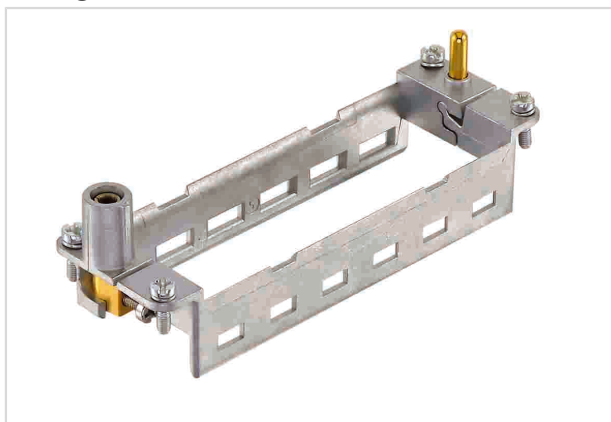

Hinged frame HMC 24B f. 6 modules (A..F)

Image is for illustration purposes only. Please refer to product description.

Part number	09 14 224 0303
Specification	Hinged frame HMC 24B f. 6 modules (A..F)
HARTING eCatalogue	https://b2b.harting.com/09142240303

Identification

Category	Accessories
Series	Han-Modular®
Type of accessory	Hinged frame
Description of the accessory	HMC version for 6 modules A ... F
Features	Conductor cross-section PE (power side) 4 ... 10 mm ² Conductor cross-section PE (signal side) 1 ... 2.5 mm ²

Version

Size	24 B
------	------

Technical characteristics

Limiting temperature	-40 ... +125 °C
Mating cycles with other HMC components	≥10,000

Material properties

Material	Zinc die-cast
RoHS	compliant with exemption
RoHS exemptions	6(c): Copper alloy containing up to 4 % lead by weight
ELV status	compliant with exemption
China RoHS	50
REACH Annex XVII substances	No
REACH ANNEX XIV substances	No

Pushing Performance

Material properties

REACH SVHC substances	Yes
REACH SVHC substances	Lead
California Proposition 65 substances	Yes
California Proposition 65 substances	Nickel
California Proposition 65 substances	Lead