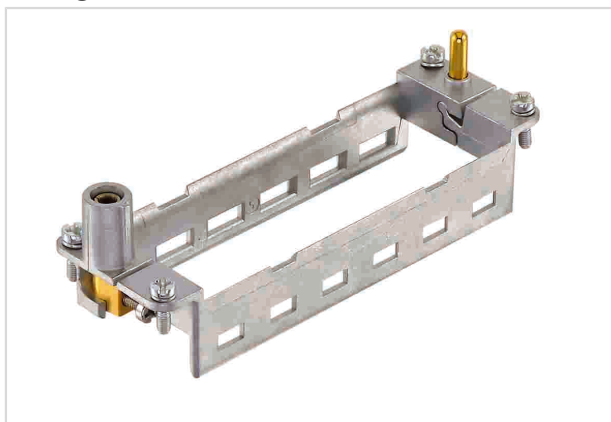

Hinged frame HMC 24B f. 6 modules (a..f)

Image is for illustration purposes only. Please refer to product description.

Part number	09 14 224 0313
Specification	Hinged frame HMC 24B f. 6 modules (a..f)
HARTING eCatalogue	https://b2b.harting.com/09142240313

Identification

Category	Accessories
Series	Han-Modular®
Type of accessory	Hinged frame
Description of the accessory	HMC version for 6 modules a ... f
Features	Conductor cross-section PE (power side) 4 ... 10 mm ² Conductor cross-section PE (signal side) 1 ... 2.5 mm ²

Version

Size	24 B
------	------

Technical characteristics

Limiting temperature	-40 ... +125 °C
Mating cycles with other HMC components	≥10,000

Material properties

Material	Zinc die-cast
RoHS	compliant with exemption
RoHS exemptions	6(c): Copper alloy containing up to 4 % lead by weight
ELV status	compliant with exemption
China RoHS	50
REACH Annex XVII substances	No
REACH ANNEX XIV substances	No

Pushing Performance

Material properties

REACH SVHC substances	Yes
REACH SVHC substances	Lead
California Proposition 65 substances	Yes
California Proposition 65 substances	Nickel
California Proposition 65 substances	Lead