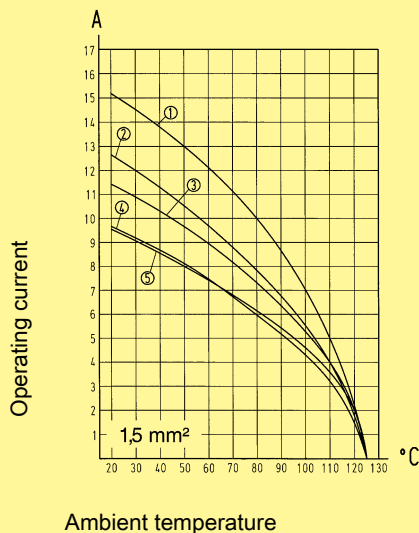

Current carrying capacity

The current carrying capacity of the connectors is limited by the thermal load capability of the contact element material including the connections and the insulating parts. The derating curve is therefore valid for currents which flow constantly (non-intermittent) through each contact element of the connector evenly, without exceeding the allowed maximum temperature.

Measuring and testing techniques according to DIN EN 60 512-5-2

Han D/DD

- ① Han® 7 D
- ② Han® 15 D
- ③ Han® 25 D
- ④ Han® 40 D
- ⑤ Han® 64 D

Identification	Wire gauge (mm²)	Part number		Drawing	Dimensions in mm
		Male contact	Female contact		