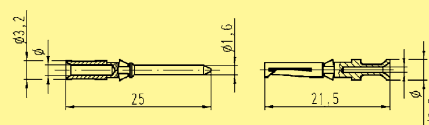

Current carrying capacity

The current carrying capacity of the connectors is limited by the thermal load capability of the contact element material including the connections and the insulating parts. The derating curve is therefore valid for currents which flow constantly (non-intermittent) through each contact element of the connector evenly, without exceeding the allowed maximum temperature.

Measuring and testing techniques according to DIN EN 60 512-5-2

Han D/DD

- ① Han® 7 D
- ② Han® 15 D
- ③ Han® 25 D
- ④ Han® 40 D
- ⑤ Han® 64 D

Identification	Wire gauge (mm²)	Part number		Drawing	Dimensions in mm
		Male contact	Female contact		

Wire gauge		D	Stripping length
0.14-0.37 mm²	AWG 26-22	0.9 mm	8 mm
0.5 mm²	AWG 20	1.1 mm	8 mm
0.75 mm²	AWG 18	1.3 mm	8 mm
1 mm²	AWG 18	1.45 mm	8 mm
1.5 mm²	AWG 16	1.75 mm	8 mm
2.5 mm²	AWG 14	2.25 mm	6 mm