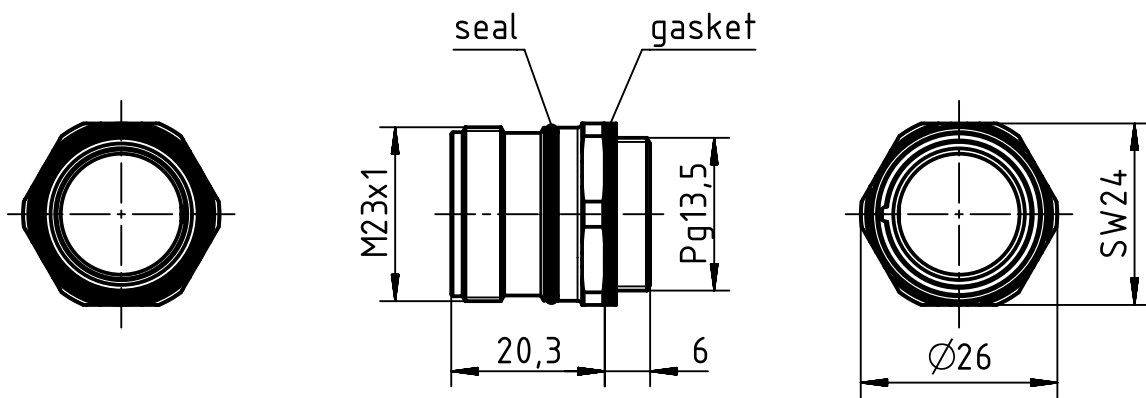

1 2 3 4 5 6

A

B

C

D

	All rights reserved Department EL PD - DE	Created by HOLLERT	Inspected by SCHNIEDER	Standardisation TIEMANNA	Date 2014-11-13	State Final Release	
	HARTING Electric GmbH & Co. KG D-32339 Espelkamp	Title Han R23 Bulkhead mounted front				Doc-Key / ECM-Nr. 100600476/UGD/001/A 500000081887	
		Type TB	Number 09 15 200 0324			Rev. A	Page 1/1
All Dimensions in mm Original Size DIN A4		Scale 1:1	Free size tol.			Ref. Sub. TB 09 15 200 0324 v. 18.03.97	