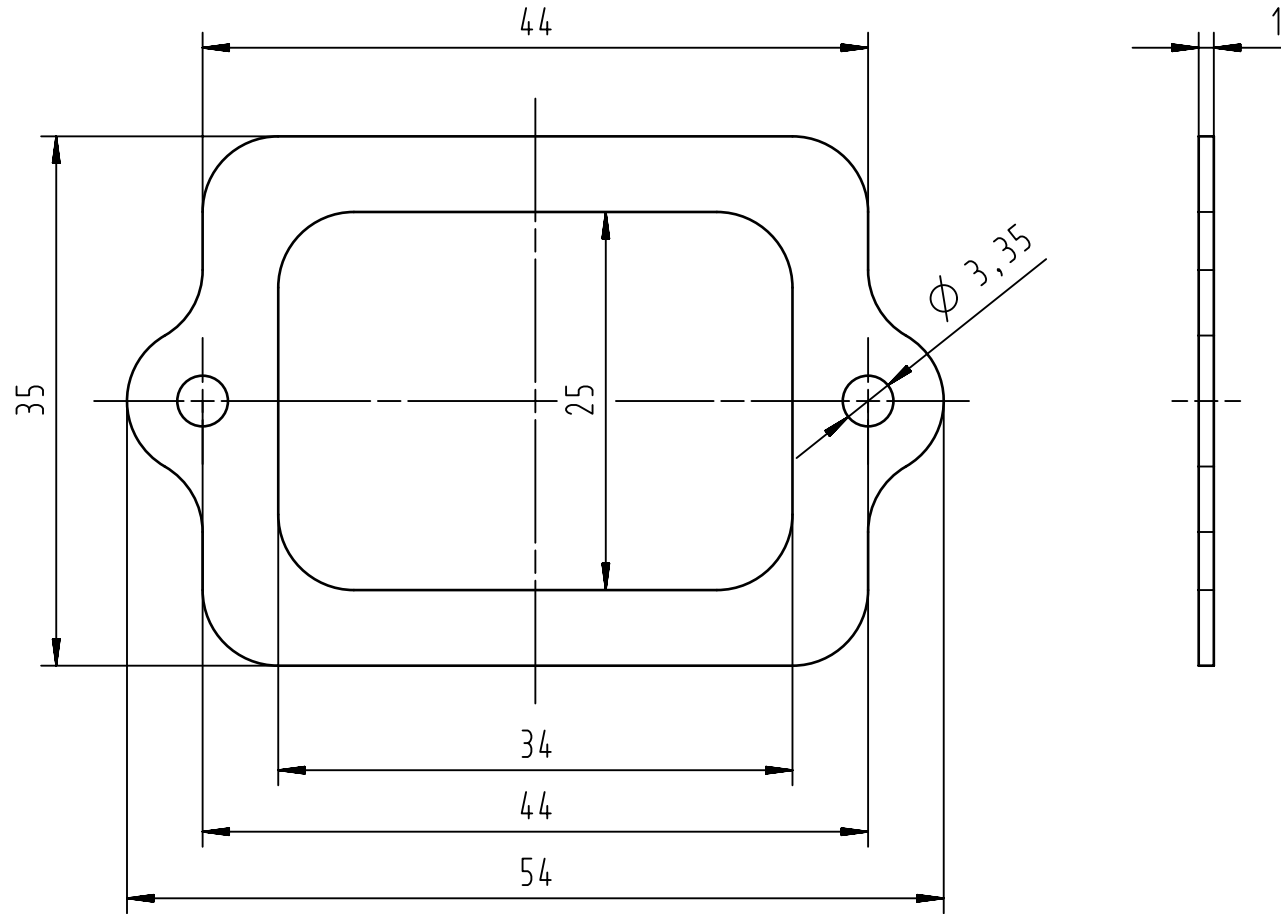

1 2 3 4 5 6

A

B

C

D

	All rights reserved		Created by	Inspected by	Standardisation	Date	State	
	Department EL PD - DE		HOLLERT	SCHNIEDER	SCHMIDTM	2012-06-27	Final Release	
HARTING Electric GmbH & Co. KG D-32339 Espelkamp		Title Gasket Han 3A feed through hood					Doc-Key / ECM-Nr. 100178526/UGD/003/A	
		Type	Number			Rev.	Page	
		TB	09 20 000 9901			A	1/1	