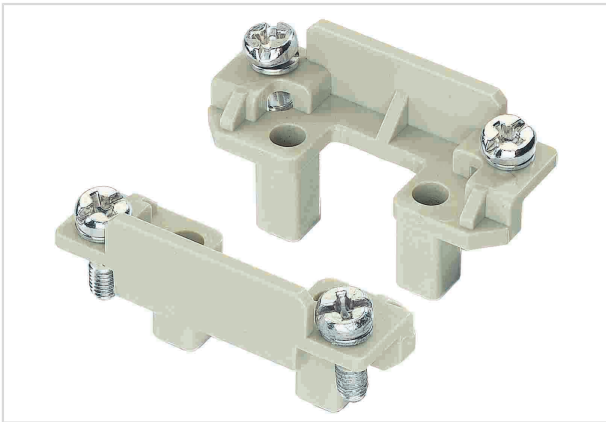

ADAPTER Han A/Han SNAP

Image is for illustration purposes only. Please refer to product description.

Part number	09 20 000 9933
Specification	ADAPTER Han A/Han SNAP
HARTING eCatalogue	https://b2b.harting.com/09200009933

Identification

Category	Accessories
Type of accessory	Adapter
Adapter for	Han A [®]

Version

Pack contents	2 adapters 4 fixing screws
---------------	-------------------------------

Material properties

Material (accessories)	Polycarbonate (PC)
Colour (accessories)	RAL 7032 (pebble grey)
RoHS	compliant
ELV status	compliant
China RoHS	e
REACH Annex XVII substances	No
REACH ANNEX XIV substances	No
REACH SVHC substances	Yes
REACH SVHC substances	Potassium 1,1,2,2,3,3,4,4,4-nonafluorobutane-1-sulphonate
California Proposition 65 substances	Yes
California Proposition 65 substances	Nickel

Commercial data

Packaging size	10
----------------	----

Pushing Performance

Commercial data

Net weight	6.75 g
Country of origin	Germany
European customs tariff number	85389099
eCl@ss	27440392 Connector (accessories)