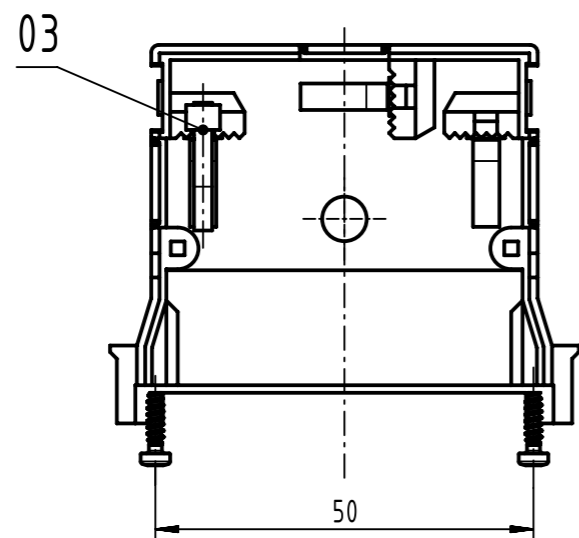

A

A
opened

parts not assembled				
content shell housing-set			spare parts	
pos.	qty.	description	part number	qty.
04	4	PT-screw Torx T6 - 2.2x8	09 06 001 9979	1
03	1	cable tie		
02	1	cover		
01	1	shell		

	All rights reserved		Scale 1:1	Free size tol.	Ref.
	Department EL PD		Created by STORCK	Inspected by LEHNERT	Standardisation SCHREIER
HARTING Electronics GmbH		Title DIN Signal type 2C shell housing			Doc-Key / ECM-Nr. 100190912/UGD/002/D 500000153792
D-32339 Espelkamp		Type TB	Number 09230480501		Rev. D Page 1/1