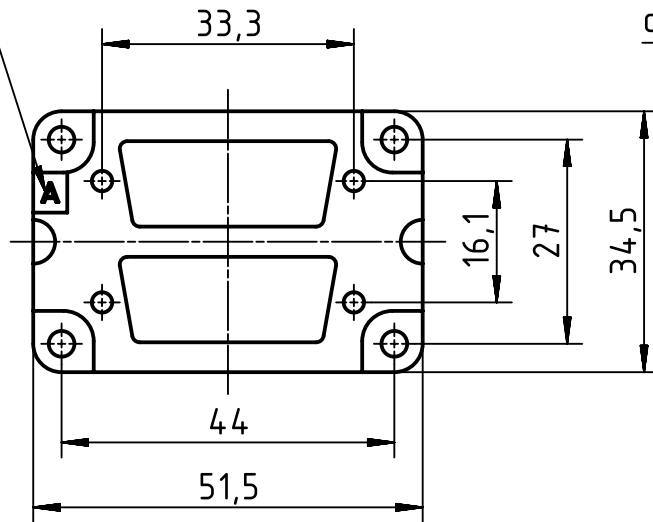

1 2 3 4 5 6

A
B
C
D

mounting in housing:
character "A" visible

mounting in hood:
character "T" visible

belongs to range of delivery:
4x screws ISO 1481-ST2,9x6,5F
4x screws ISO 1207-M3x14

	All Dimensions in mm Original Size DIN A4		Scale 1:1	Free size tol.		Ref.
						Sub.
	All rights reserved		Created by HARLASSK	Inspected by NICHTERLEIN	Standardisation RUETERA	Date 2017-09-21
	Department EL PD - DE					State Final Release
HARTING Electric GmbH & Co. KG D-32339 Espelkamp			Title Adapter Han 6B - 2x D-Sub 15			Doc-Key / ECM-Nr. 100210146/UGD/004/A 500000125248
			Type TB	Number 09 30 000 9971		Rev. A Page 1/1