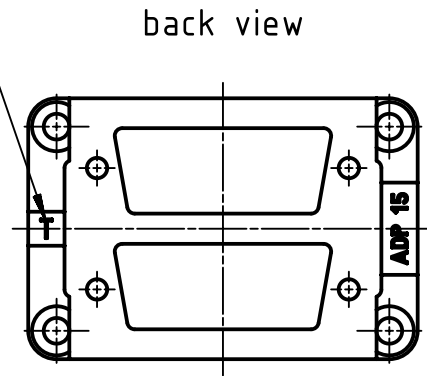

1 2 3 4 5 6

A
B
C
D

mounting in housing:
character "A" visible

mounting in hood:
character "T" visible

belongs to range of delivery:
4x screws ISO 1481-ST2,9x6,5F
4x screws ISO 1207-M3x14

	All Dimensions in mm Original Size DIN A4		Scale 1:1	Free size tol.		Ref.
						Sub.
	All rights reserved		Created by HARLASSK	Inspected by NICHTERLEIN	Standardisation RUETERA	Date 2017-09-21
	Department EL PD - DE					State Final Release
HARTING Electric GmbH & Co. KG D-32339 Espelkamp			Title Adapter Han 6B - 2x D-Sub 15			Doc-Key / ECM-Nr. 100210146/UGD/004/A 500000125248
			Type TB	Number 09 30 000 9971		Rev. A Page 1/1