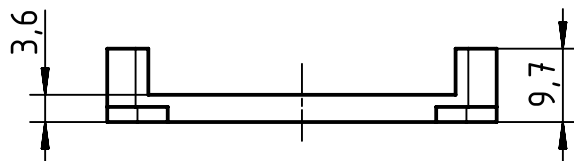

1 2 3 4 5 6

A
B
C
D

mounting in housing:
character "A" visible

mounting in hood:
character "T" visible

belongs to range of delivery:
4x screws ISO 1481-ST2,9x6,5F
4x screws ISO 1207-M3x14

	All Dimensions in mm Original Size DIN A4		Scale 1:1	Free size tol.		Ref.
						Sub.
	All rights reserved		Created by HARLASSK	Inspected by NICHTERLEIN	Standardisation RUETERA	Date 2017-09-21
	Department EL PD - DE					State Final Release
HARTING Electric GmbH & Co. KG D-32339 Espelkamp			Title Adapter Han 6B - 2x D-Sub 15			Doc-Key / ECM-Nr. 100210146/UGD/004/A 500000125248
			Type TB	Number 09 30 000 9971		Rev. A Page 1/1