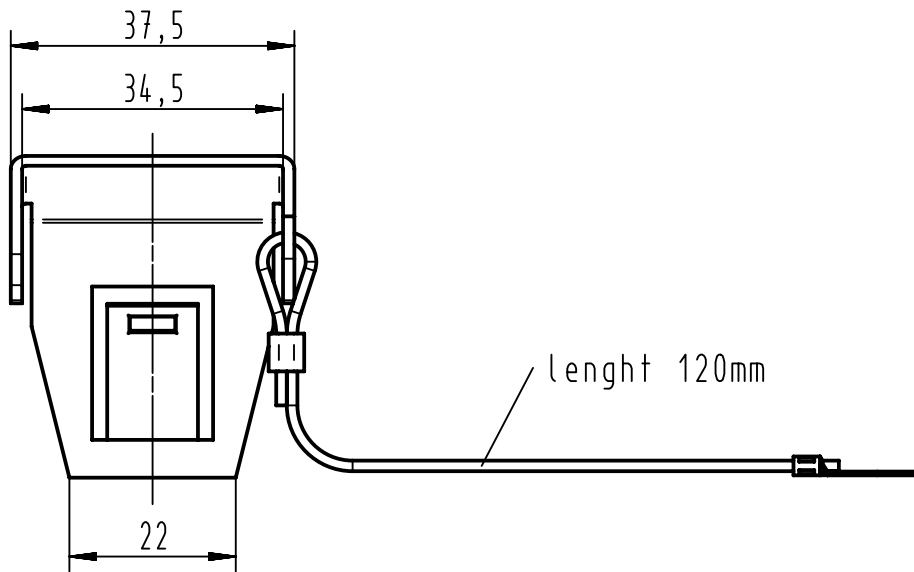

1 2 3 4 5 6

A

B

C

D

	All rights reserved Department EL PD - DE	Created by FINKEV	Inspected by MOOR	Standardisation TIEMANNA	Date 2012-09-07	State Final Release	Ref. Sub.	
	HARTING Electric GmbH & Co. KG D-32339 Espelkamp	Title locking element for Han B agg					Doc-Key / ECM-Nr. 100110120/UGD/005/A	Rev. A
		Type TB	Number 09 30 000 9987			Page 1/1		