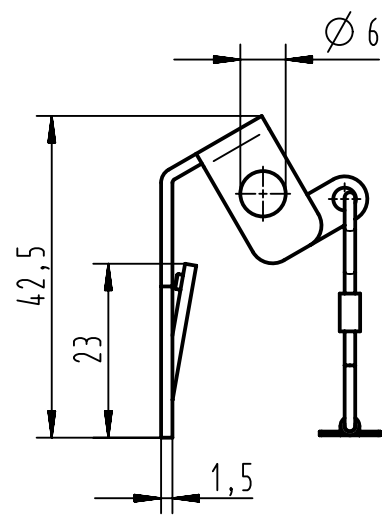

1 2 3 4 5 6

A

B

C

D

	All rights reserved Department EL PD - DE	Created by FINKEV	Inspected by MOOR	Standardisation TIEMANNA	Date 2012-09-07	State Final Release	Ref. Sub.	
	HARTING Electric GmbH & Co. KG D-32339 Espelkamp	Title locking element for Han B agg					Doc-Key / ECM-Nr. 100110120/UGD/005/A	Rev. A
		Type TB	Number 09 30 000 9987			Page 1/1		