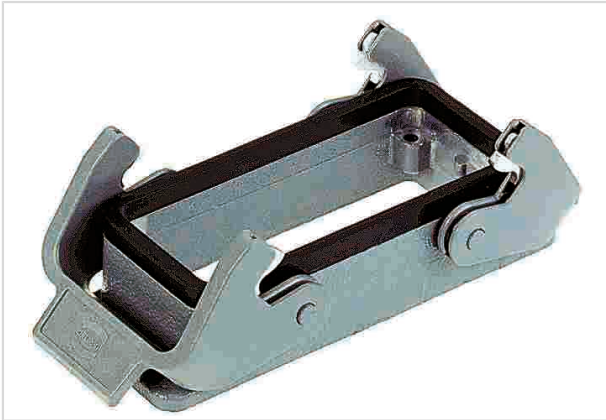

Han B Base Panel 2 levers

Image is for illustration purposes only. Please refer to product description.

Part number	09 30 010 0301
Specification	Han B Base Panel 2 levers
HARTING eCatalogue	https://b2b.harting.com/09300100301

Identification

Category	Hoods/Housings
Series of hoods/housings	Han [®] B
Type of hood/housing	Bulkhead mounted housing
Type	Low construction

Version

Size	10 B
Locking type	Double locking lever
Han-Easy Lock [®]	Yes
Field of application	Standard hoods/housings for industrial connectors

Pushing Performance

Material properties

Material (locking)	Polycarbonate (PC) Stainless steel
Colour (locking)	RAL 7037 (dust grey)
Material flammability class acc. to UL 94 (locking levers)	V-0
RoHS	compliant
ELV status	compliant
China RoHS	e
REACH Annex XVII substances	No
REACH ANNEX XIV substances	No
REACH SVHC substances	Yes
REACH SVHC substances	Potassium 1,1,2,2,3,3,4,4,4-nonafluorobutane-1-sulphonate
California Proposition 65 substances	Yes
California Proposition 65 substances	Nickel Naphthalene