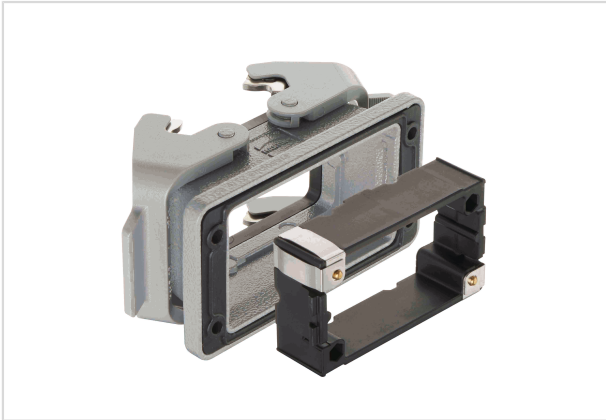

Han 10B-HBM-Rear Fit-DL

Image is for illustration purposes only. Please refer to product description.

Part number	09 30 010 0391
Specification	Han 10B-HBM-Rear Fit-DL
HARTING eCatalogue	https://b2b.harting.com/09300100391

Identification

Category	Hoods/Housings
Series of hoods/housings	Han [®] B
Type of hood/housing	Bulkhead mounted housing
Description of hood/housing	Rear mounting
Type	Low construction

Version

Size	10 B
Locking type	Double locking lever
Han-Easy Lock [®]	Yes
Field of application	Standard hoods/housings for industrial connectors
Pack contents	Mounting frame is included within the delivery

Technical characteristics

Limiting temperature	-40 ... +125 °C
Degree of protection acc. to IEC 60529	IP66
Type rating acc. to UL 50 / UL 50E	4 4X 12

Material properties

Material (hood/housing)	Aluminium die-cast
Surface (hood/housing)	Powder-coated
Colour (hood/housing)	RAL 7037 (dust grey)

Pushing Performance

Material properties

Material (seal)	NBR
Material (locking)	Polycarbonate (PC) Stainless steel
Colour (locking)	RAL 7037 (dust grey)
Material flammability class acc. to UL 94 (locking levers)	V-0
RoHS	compliant
ELV status	compliant
China RoHS	e
REACH Annex XVII substances	No
REACH ANNEX XIV substances	No
REACH SVHC substances	Yes
REACH SVHC substances	Potassium 1,1,2,2,3,3,4,4,4-nonafluorobutane-1-sulphonate
California Proposition 65 substances	No