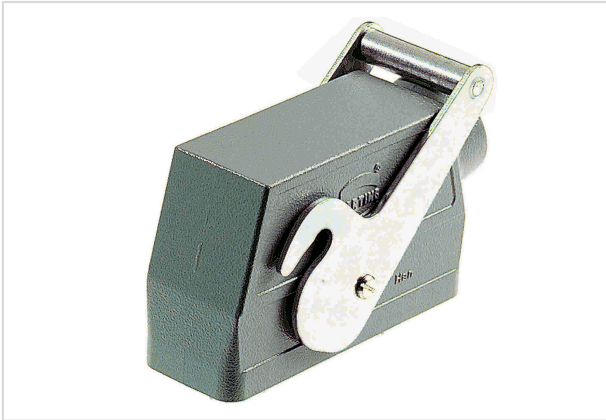

Han 10B-GS-ZV-21

Image is for illustration purposes only. Please refer to product description.

Part number	09 30 010 0582
Specification	Han 10B-GS-ZV-21
HARTING eCatalogue	https://b2b.harting.com/09300100582

Identification

Category	Hoods/Housings
Series of hoods/housings	Han [®] B
Type of hood/housing	Hood
Type	High construction

Version

Size	10 B
Version	Side entry
Cable entry	1x Pg 21
Locking type	Central locking lever (on the hood)
Field of application	Standard hoods/housings for industrial connectors

Technical characteristics

Limiting temperature	-40 ... +125 °C
Degree of protection acc. to IEC 60529	IP65
Type rating acc. to UL 50 / UL 50E	4 4X 12

Material properties

Material (hood/housing)	Aluminium die-cast
Surface (hood/housing)	Powder-coated
Colour (hood/housing)	RAL 7037 (dust grey)
Material (locking)	Stainless steel

Specifications and approvals

Approvals	DNV GL
CE	Yes

Commercial data

Packaging size	1
Net weight	349.8 g
Country of origin	Germany
European customs tariff number	85389099
eCl@ss	27440202 Shell for industrial connectors