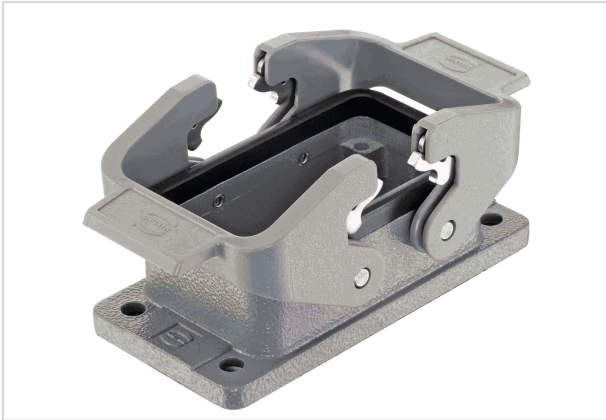

Han 10B-Base Panel 2 Levers IP 67

Image is for illustration purposes only. Please refer to product description.

Part number	09 30 010 1301
Specification	Han 10B-Base Panel 2 Levers IP 67
HARTING eCatalogue	https://b2b.harting.com/09300101301

Identification

Category	Hoods/Housings
Series of hoods/housings	Han [®] B
Type of hood/housing	Bulkhead mounted housing
Type	Low construction

Version

Size	10 B
Locking type	Double locking lever
Han-Easy Lock [®]	Yes
Field of application	Standard hoods/housings for industrial connectors

Technical characteristics

Limiting temperature	-40 ... +125 °C
Degree of protection acc. to IEC 60529	IP65 IP67
Type rating acc. to UL 50 / UL 50E	4 4X 12

Material properties

Material (hood/housing)	Aluminium die-cast
Surface (hood/housing)	Powder-coated
Colour (hood/housing)	RAL 7037 (dust grey)
Material (seal)	NBR

Pushing Performance

Material properties

Material (locking)	Polycarbonate (PC) Stainless steel
Colour (locking)	RAL 7037 (dust grey)
Material flammability class acc. to UL 94 (locking levers)	V-0
RoHS	compliant
ELV status	compliant
China RoHS	e
REACH Annex XVII substances	No
REACH ANNEX XIV substances	No
REACH SVHC substances	Yes
REACH SVHC substances	Potassium 1,1,2,2,3,3,4,4,4-nonafluorobutane-1-sulphonate
California Proposition 65 substances	Yes
California Proposition 65 substances	Nickel Naphthalene