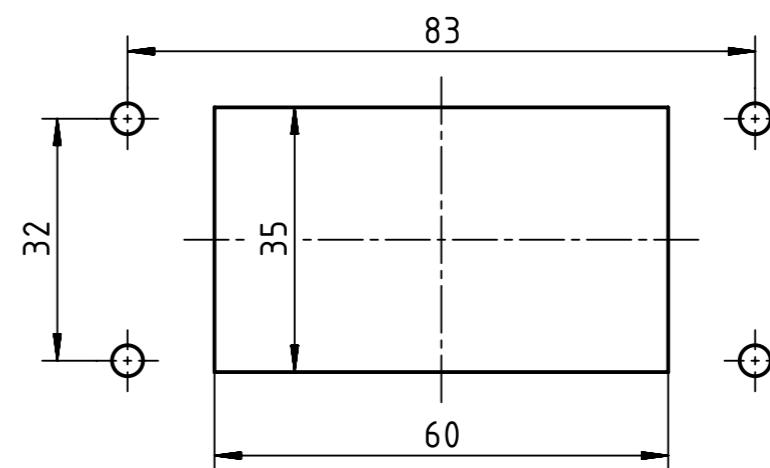

Panel cut out

	All rights reserved Department EL PD - DE HARTING Electric GmbH & Co. KG D-32339 Espelkamp	All Dimensions in mm Original Size DIN A3		Scale 1:1	Free size tol.	Ref. Sub.
		Created by LONGL	Inspected by WENE	Standardisation TIEMANNA	Date 2017-05-31	State Final Release
Title Han 10B IP67 housing with single lever and plastic cover						Doc-Key / ECM-Nr. 100604590/UGD/001/C 500000120072
Type TB				Number 09 30 010 1308		Rev. C Page 1/1