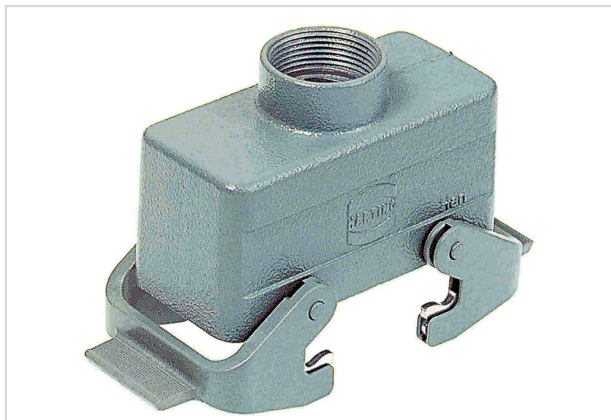

Han B Hood Top Entry LC 2 Levers PG 16

Image is for illustration purposes only. Please refer to product description.

Part number	09 30 010 1431
Specification	Han B Hood Top Entry LC 2 Levers PG 16
HARTING eCatalogue	https://b2b.harting.com/09300101431

Identification

Category	Hoods/Housings
Series of hoods/housings	Han [®] B
Type of hood/housing	Hood
Type	Low construction

Version

Size	10 B
Version	Top entry
Cable entry	1x Pg 16
Locking type	Double locking lever (on the hood)
Han-Easy Lock [®]	Yes
Field of application	Standard hoods/housings for industrial connectors

Technical characteristics

Limiting temperature	-40 ... +125 °C
Degree of protection acc. to IEC 60529	IP65
	IP66
	IP67
Type rating acc. to UL 50 / UL 50E	4
	4X
	12

Material properties

Material (hood/housing)	Aluminium die-cast
-------------------------	--------------------

Pushing Performance

Material properties

Surface (hood/housing)	Powder-coated
Colour (hood/housing)	RAL 7037 (dust grey)
Material (locking)	Polycarbonate (PC) Stainless steel
Colour (locking)	RAL 7037 (dust grey)
Material flammability class acc. to UL 94 (locking levers)	V-0
RoHS	compliant
ELV status	compliant
China RoHS	e
REACH Annex XVII substances	No
REACH ANNEX XIV substances	No
REACH SVHC substances	Yes
REACH SVHC substances	Potassium 1,1,2,2,3,3,4,4,4-nonafluorobutane-1-sulphonate
California Proposition 65 substances	Yes
California Proposition 65 substances	Nickel