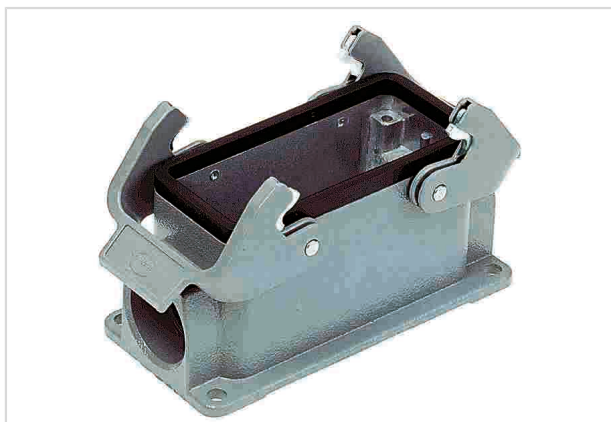

Han B Base Surface HC 2 Levers 1 Entry P

Image is for illustration purposes only. Please refer to product description.

Part number	09 30 016 0231
Specification	Han B Base Surface HC 2 Levers 1 Entry P
HARTING eCatalogue	https://b2b.harting.com/09300160231

Identification

Category	Hoods/Housings
Series of hoods/housings	Han [®] B
Type of hood/housing	Surface mounted housing
Type	High construction

Version

Size	16 B
Version	Side entry
Cable entry	1x Pg 29
Locking type	Double locking lever
Han-Easy Lock [®]	Yes
Field of application	Standard hoods/housings for industrial connectors

Technical characteristics

Limiting temperature	-40 ... +125 °C
Degree of protection acc. to IEC 60529	IP65
Type rating acc. to UL 50 / UL 50E	4 4X 12

Material properties

Material (hood/housing)	Aluminium die-cast
Surface (hood/housing)	Powder-coated
Colour (hood/housing)	RAL 7037 (dust grey)

Pushing Performance

Material properties

Material (seal)	NBR
Material (locking)	Polycarbonate (PC) Stainless steel
Colour (locking)	RAL 7037 (dust grey)
Material flammability class acc. to UL 94 (locking levers)	V-0
RoHS	compliant
ELV status	compliant
China RoHS	e
REACH Annex XVII substances	No
REACH ANNEX XIV substances	No
REACH SVHC substances	Yes
REACH SVHC substances	Potassium 1,1,2,2,3,3,4,4,4-nonafluorobutane-1-sulphonate
California Proposition 65 substances	Yes
California Proposition 65 substances	Nickel Naphthalene