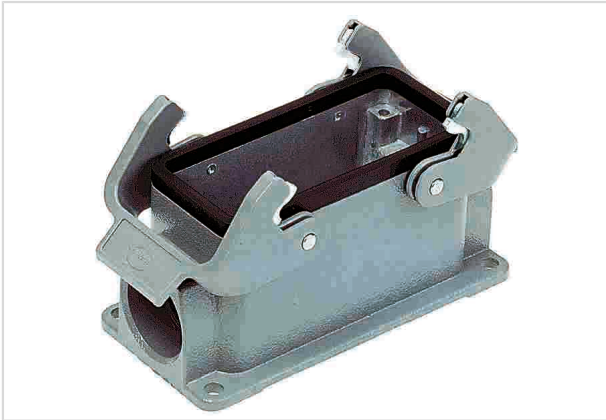

Han B Base Surface HC 2 Levers 2 Entries

Image is for illustration purposes only. Please refer to product description.

Part number	09 30 016 0270
Specification	Han B Base Surface HC 2 Levers 2 Entries
HARTING eCatalogue	https://b2b.harting.com/09300160270

Identification

Category	Hoods/Housings
Series of hoods/housings	Han [®] B
Type of hood/housing	Surface mounted housing
Type	High construction

Version

Size	16 B
Version	Side entry
Cable entry	2x Pg 21
Locking type	Double locking lever
Han-Easy Lock [®]	Yes
Field of application	Standard hoods/housings for industrial connectors

Technical characteristics

Limiting temperature	-40 ... +125 °C
Degree of protection acc. to IEC 60529	IP65
Type rating acc. to UL 50 / UL 50E	4 4X 12

Material properties

Material (hood/housing)	Aluminium die-cast
Surface (hood/housing)	Powder-coated
Colour (hood/housing)	RAL 7037 (dust grey)

Pushing Performance

Material properties

Material (seal)	NBR
Material (locking)	Polycarbonate (PC) Stainless steel
Colour (locking)	RAL 7037 (dust grey)
Material flammability class acc. to UL 94 (locking levers)	V-0
RoHS	compliant
ELV status	compliant
China RoHS	e
REACH Annex XVII substances	No
REACH ANNEX XIV substances	No
REACH SVHC substances	Yes
REACH SVHC substances	Potassium 1,1,2,2,3,3,4,4,4-nonafluorobutane-1-sulphonate
California Proposition 65 substances	Yes
California Proposition 65 substances	Nickel Naphthalene