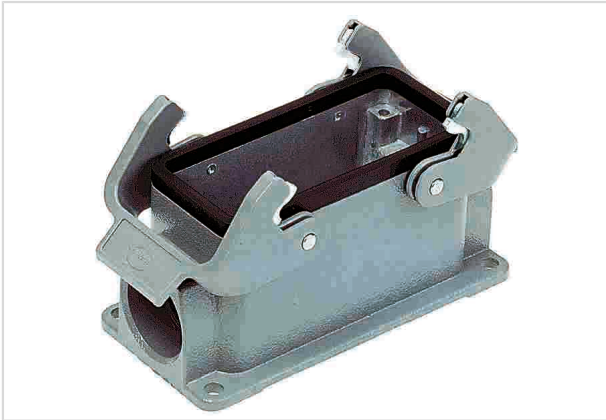

Han B Base Surface HC 2 Levers 2 Entries

Image is for illustration purposes only. Please refer to product description.

Part number	09 30 016 0271
Specification	Han B Base Surface HC 2 Levers 2 Entries
HARTING eCatalogue	https://b2b.harting.com/09300160271

Identification

Category	Hoods/Housings
Series of hoods/housings	Han [®] B
Type of hood/housing	Surface mounted housing
Type	High construction

Version

Size	16 B
Version	Side entry
Cable entry	2x Pg 29
Locking type	Double locking lever
Han-Easy Lock [®]	Yes
Field of application	Standard hoods/housings for industrial connectors

Technical characteristics

Limiting temperature	-40 ... +125 °C
Degree of protection acc. to IEC 60529	IP65
Type rating acc. to UL 50 / UL 50E	4 4X 12

Material properties

Material (hood/housing)	Aluminium die-cast
Surface (hood/housing)	Powder-coated
Colour (hood/housing)	RAL 7037 (dust grey)

Pushing Performance

Material properties

Material (seal)	NBR
Material (locking)	Polycarbonate (PC) Stainless steel
Colour (locking)	RAL 7037 (dust grey)
Material flammability class acc. to UL 94 (locking levers)	V-0
RoHS	compliant
ELV status	compliant
China RoHS	e
REACH Annex XVII substances	No
REACH ANNEX XIV substances	No
REACH SVHC substances	Yes
REACH SVHC substances	Potassium 1,1,2,2,3,3,4,4,4-nonafluorobutane-1-sulphonate
California Proposition 65 substances	Yes
California Proposition 65 substances	Nickel Naphthalene