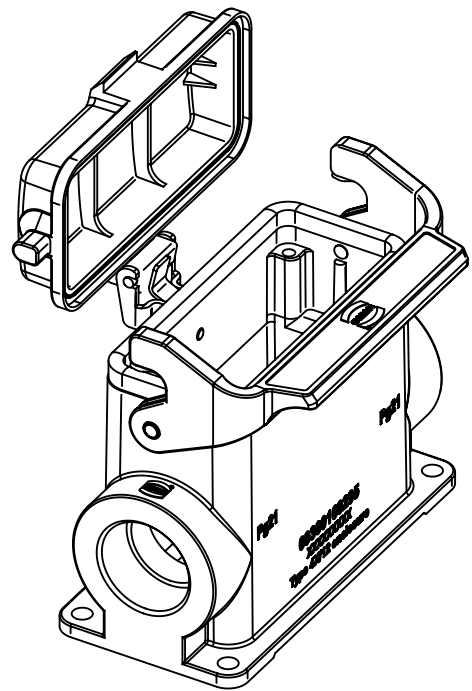

A

B

C

D

| | | | | | | |
|---|--|--|--------------------------|-----------------------------|--|------------------------|
| | All rights reserved Department EL PD HARTING Electric GmbH & Co. KG D-32339 Espelkamp | All Dimensions in mm Original Size DIN A4 | | Scale 1:2 | Free size tol. | Ref. Sub. |
| | | Created by RULLKOETTER | Inspected by BERGHORN | Standardisation TIEMANNA | Date 2016-07-19 | State Final Release |
| Title Han Base Surface HC 1 Lever Thermoplas | | | | | Doc-Key / ECM-Nr. 100210103/UGD/004/B 500000104270 | |
| Type TB | | | | Number 09 30 016 0295 | | Rev. B |
| | | | | | | Page 1/1 |