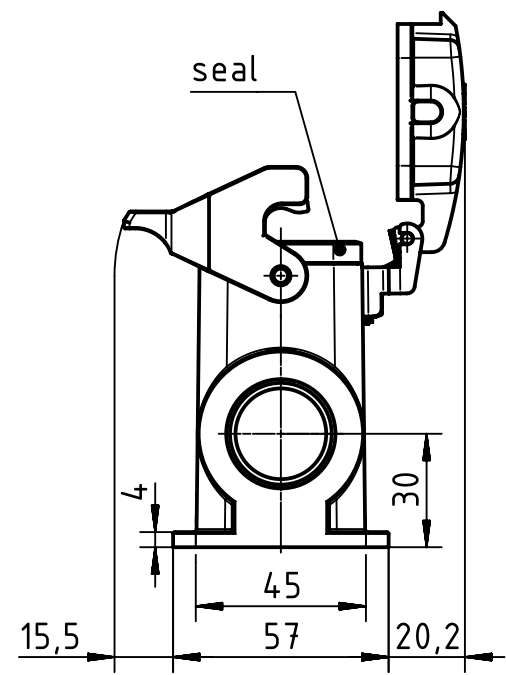

A

B

C

D

| | | | | | | |
|---|--|--|--------------------------|-----------------------------|--|------------------------|
| | All rights reserved Department EL PD HARTING Electric GmbH & Co. KG D-32339 Espelkamp | All Dimensions in mm Original Size DIN A4 | | Scale 1:2 | Free size tol. | Ref. Sub. |
| | | Created by RULLKOETTER | Inspected by BERGHORN | Standardisation TIEMANNA | Date 2016-07-19 | State Final Release |
| Title Han Base Surface HC 1 Lever Thermoplas | | | | | Doc-Key / ECM-Nr. 100210103/UGD/004/B 500000104270 | |
| Type TB | | | | Number 09 30 016 0295 | | Rev. B |
| | | | | | | Page 1/1 |