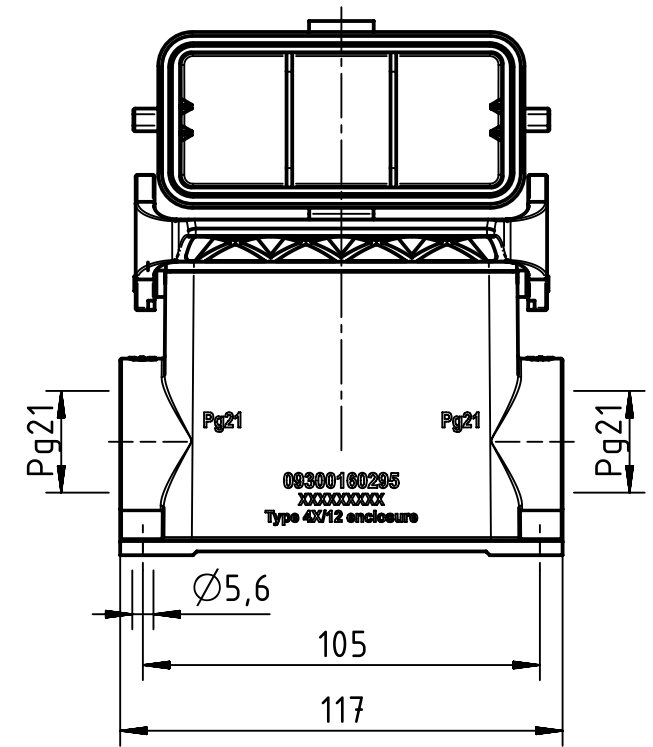

A

B

C

D

| | | | | | | |
|---|--|--|--------------------------|-----------------------------|--|------------------------|
| | All rights reserved Department EL PD HARTING Electric GmbH & Co. KG D-32339 Espelkamp | All Dimensions in mm Original Size DIN A4 | | Scale 1:2 | Free size tol. | Ref. Sub. |
| | | Created by RULLKOETTER | Inspected by BERGHORN | Standardisation TIEMANNA | Date 2016-07-19 | State Final Release |
| Title Han Base Surface HC 1 Lever Thermoplas | | | | | Doc-Key / ECM-Nr. 100210103/UGD/004/B 500000104270 | |
| Type TB | | | | Number 09 30 016 0295 | | Rev. B |
| | | | | | | Page 1/1 |