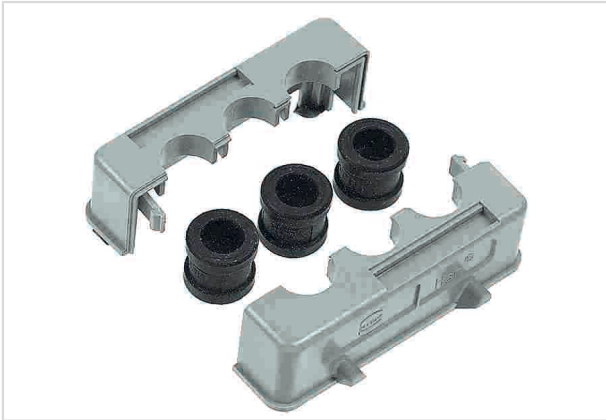

Han Split Hood 16 B

Image is for illustration purposes only. Please refer to product description.

Part number	09 30 016 0408
Specification	Han Split Hood 16 B
HARTING eCatalogue	https://b2b.harting.com/09300160408

Identification

Category	Hoods/Housings
Series of hoods/housings	Han® B
Type of hood/housing	Panel feed through housing

Version

Size	16 B
Version	Top entry
Cable entry	3x Integrated
Locking type	Double locking lever
Field of application	Standard hoods/housings for industrial connectors
Details	Please order cable entry seals separately. IP54 when mounted vertically
Pack contents	2 split hood halves

Technical characteristics

Limiting temperature	-40 ... +125 °C
Degree of protection acc. to IEC 60529	IP65
Type rating acc. to UL 50 / UL 50E	4 4X 12
Cable diameter	17.6 mm

Material properties

Material (hood/housing)	Polycarbonate (PC)
-------------------------	--------------------

Specifications and approvals

UL / CSA	UL 1977 ECBT2.E235076 CSA-C22.2 No. 182.3 ECBT8.E235076
CE	Yes

Commercial data

Packaging size	1
Net weight	0.1 g
Country of origin	Germany
European customs tariff number	85389099
eCl@ss	27440202 Shell for industrial connectors