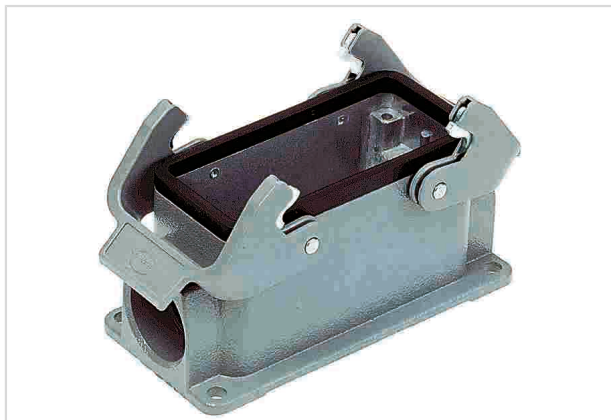

## Han B Base Surface LC 2 Levers 1 Entry P

Image is for illustration purposes only. Please refer to product description.

Part number	09 30 016 1230
Specification	Han B Base Surface LC 2 Levers 1 Entry P
HARTING eCatalogue	<a href="https://b2b.harting.com/09300161230">https://b2b.harting.com/09300161230</a>

### Identification

Category	Hoods/Housings
Series of hoods/housings	Han <sup>®</sup> B
Type of hood/housing	Surface mounted housing
Type	Low construction

### Version

Size	16 B
Version	Side entry
Cable entry	1x Pg 21
Locking type	Double locking lever
Han-Easy Lock <sup>®</sup>	Yes
Field of application	Standard hoods/housings for industrial connectors

### Material properties

Material (hood/housing)	Aluminium die-cast
Surface (hood/housing)	Powder-coated
Colour (hood/housing)	RAL 7037 (dust grey)

Pushing Performance