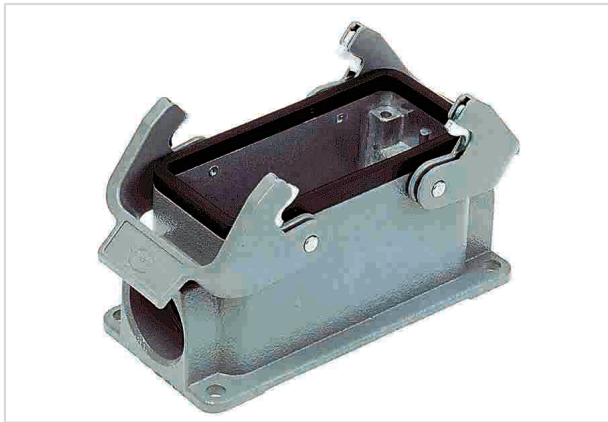

Han 16B Base Surface LC 2 Levers 2 Entri

Image is for illustration purposes only. Please refer to product description.

Part number	09 30 016 1270
Specification	Han 16B Base Surface LC 2 Levers 2 Entri
HARTING eCatalogue	https://b2b.harting.com/09300161270

Identification

Category	Hoods/Housings
Series of hoods/housings	Han [®] B
Type of hood/housing	Surface mounted housing
Type	Low construction

Version

Size	16 B
Version	Side entry
Cable entry	2x Pg 21
Locking type	Double locking lever
Han-Easy Lock [®]	Yes
Field of application	Standard hoods/housings for industrial connectors

Technical characteristics

Limiting temperature	-40 ... +125 °C
Degree of protection acc. to IEC 60529	IP65
Type rating acc. to UL 50 / UL 50E	4 4X 12

Material properties

Material (hood/housing)	Aluminium die-cast
Surface (hood/housing)	Powder-coated
Colour (hood/housing)	RAL 7037 (dust grey)

Pushing Performance

Material properties

Material (seal)	NBR
Material (locking)	Polycarbonate (PC) Stainless steel
Colour (locking)	RAL 7037 (dust grey)
Material flammability class acc. to UL 94 (locking levers)	V-0
RoHS	compliant
ELV status	compliant
China RoHS	e
REACH Annex XVII substances	No
REACH ANNEX XIV substances	No
REACH SVHC substances	Yes
REACH SVHC substances	Potassium 1,1,2,2,3,3,4,4,4-nonafluorobutane-1-sulphonate
California Proposition 65 substances	Yes
California Proposition 65 substances	Nickel Lead Naphthalene