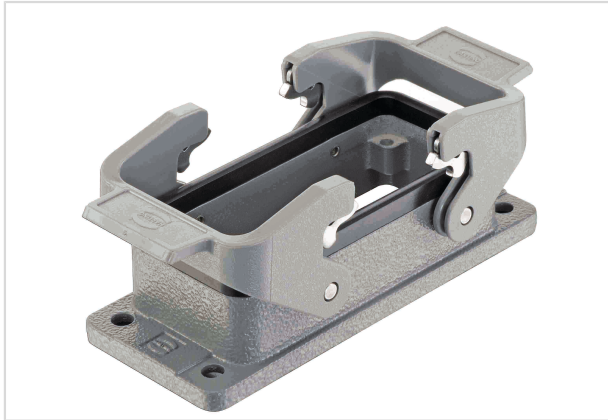

Han 16B-Base Panel 2 Levers IP67

Image is for illustration purposes only. Please refer to product description.

Part number	09 30 016 1301
Specification	Han 16B-Base Panel 2 Levers IP67
HARTING eCatalogue	https://b2b.harting.com/09300161301

Identification

Category	Hoods/Housings
Series of hoods/housings	Han [®] B
Type of hood/housing	Bulkhead mounted housing
Type	Low construction

Version

Size	16 B
Locking type	Double locking lever
Han-Easy Lock [®]	Yes
Field of application	Standard hoods/housings for industrial connectors

Technical characteristics

Limiting temperature	-40 ... +125 °C
Degree of protection acc. to IEC 60529	IP65 IP67
Type rating acc. to UL 50 / UL 50E	4 4X 12

Material properties

Material (hood/housing)	Aluminium die-cast
Surface (hood/housing)	Powder-coated
Colour (hood/housing)	RAL 7037 (dust grey)
Material (seal)	NBR

Pushing Performance

Material properties

Material (locking)	Polycarbonate (PC) Stainless steel
Colour (locking)	RAL 7037 (dust grey)
Material flammability class acc. to UL 94 (locking levers)	V-0
RoHS	compliant
ELV status	compliant
China RoHS	e
REACH Annex XVII substances	No
REACH ANNEX XIV substances	No
REACH SVHC substances	Yes
REACH SVHC substances	Potassium 1,1,2,2,3,3,4,4,4-nonafluorobutane-1-sulphonate
California Proposition 65 substances	Yes
California Proposition 65 substances	Nickel Naphthalene