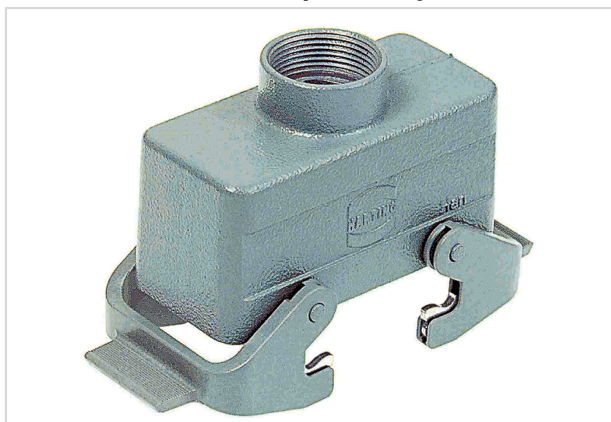

Han B Hood Top Entry LC 2 Levers Pg 21

Image is for illustration purposes only. Please refer to product description.

Part number	09 30 016 1430
Specification	Han B Hood Top Entry LC 2 Levers Pg 21
HARTING eCatalogue	https://b2b.harting.com/09300161430

Identification

Category	Hoods/Housings
Series of hoods/housings	Han [®] B
Type of hood/housing	Hood
Type	Low construction

Version

Size	16 B
Version	Top entry
Cable entry	1x Pg 21
Locking type	Double locking lever (on the hood)
Han-Easy Lock [®]	Yes
Field of application	Standard hoods/housings for industrial connectors

Pushing Performance

Material properties

Surface (hood/housing)	Powder-coated
Colour (hood/housing)	RAL 7037 (dust grey)
Material (locking)	Polycarbonate (PC) Stainless steel
Colour (locking)	RAL 7037 (dust grey)
Material flammability class acc. to UL 94 (locking levers)	V-0
RoHS	compliant
ELV status	compliant
China RoHS	e
REACH Annex XVII substances	No
REACH ANNEX XIV substances	No
REACH SVHC substances	Yes
REACH SVHC substances	Potassium 1,1,2,2,3,3,4,4,4-nonafluorobutane-1-sulphonate
California Proposition 65 substances	Yes
California Proposition 65 substances	Nickel