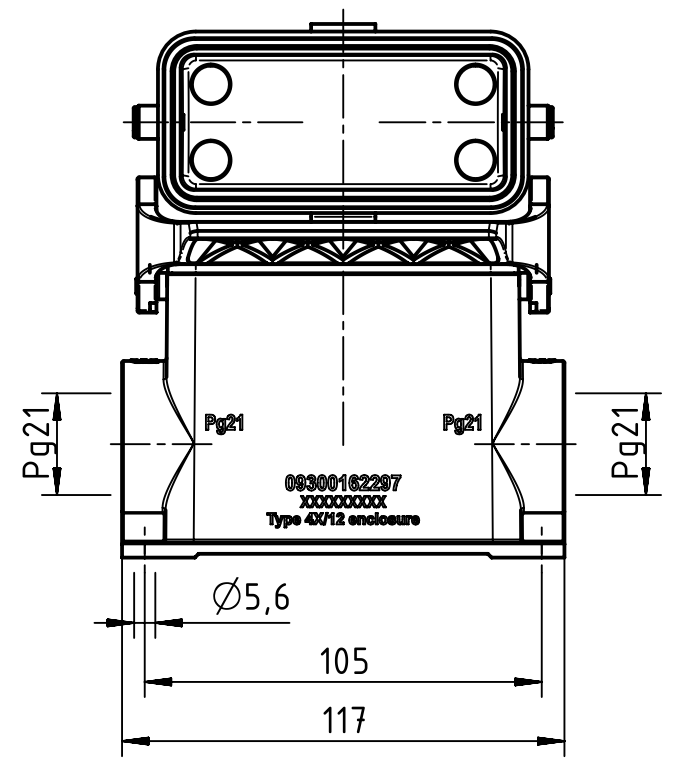

1 2 3 4 5 6

A

B

C

D

	All Dimensions in mm Original Size DIN A4		Scale 1:2	Free size tol.		Ref.		
						Sub.		
	All rights reserved		Created by RULLKOETTER	Inspected by BERGHORN	Standardisation TIEMANNA	Date 2016-07-19	State Final Release	
	Department EL PD		Title Han B Base Surface HC 1 Lever Metal Cove				Doc-Key / ECM-Nr. 100088045/UGD/006/C 500000104270	
HARTING Electric GmbH & Co. KG D-32339 Espelkamp			Type TB	Number 09 30 016 2297			Rev. C	Page 1/1