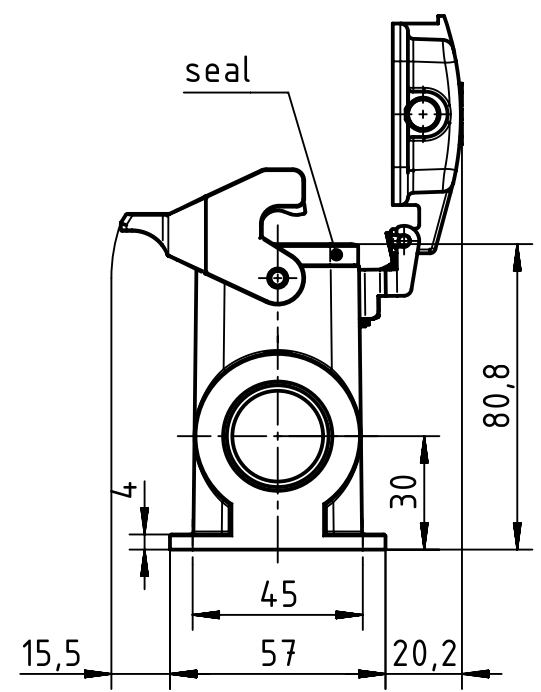

1 2 3 4 5 6

A

B

C

D

	All Dimensions in mm Original Size DIN A4		Scale 1:2	Free size tol.		Ref.		
						Sub.		
	All rights reserved		Created by RULLKOETTER	Inspected by BERGHORN	Standardisation TIEMANNA	Date 2016-07-19	State Final Release	
	Department EL PD		Title Han B Base Surface HC 1 Lever Metal Cove				Doc-Key / ECM-Nr. 100088045/UGD/006/C 500000104270	
HARTING Electric GmbH & Co. KG D-32339 Espelkamp			Type TB	Number 09 30 016 2297			Rev. C	Page 1/1