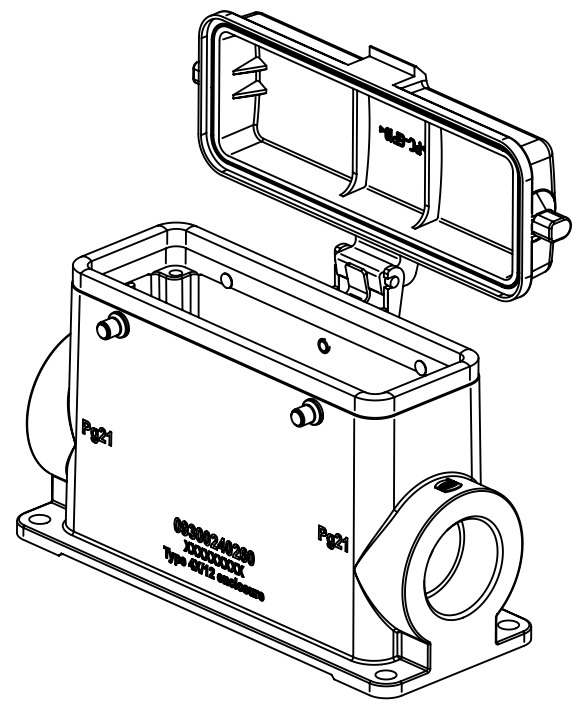

1 2 3 4 5 6

A

B

C

D

	All Dimensions in mm Original Size DIN A4		Scale 1:2	Free size tol.		Ref. Sub. TB 09 30 024 0260 v. 04.03.11	
		All rights reserved	Created by RULLKOETTER	Inspected by BERGHORN	Standardisation SCHMIDTM	Date 2016-06-27	State Final Release
Department EL PD		Title Han 24B-asg2-K-21				Doc-Key / ECM-Nr. 100205773/UGD/004/A 500000104272	
HARTING Electric GmbH & Co. KG D-32339 Espelkamp		Type TB	Number 09 30 024 0260			Rev. A	Page 1/1