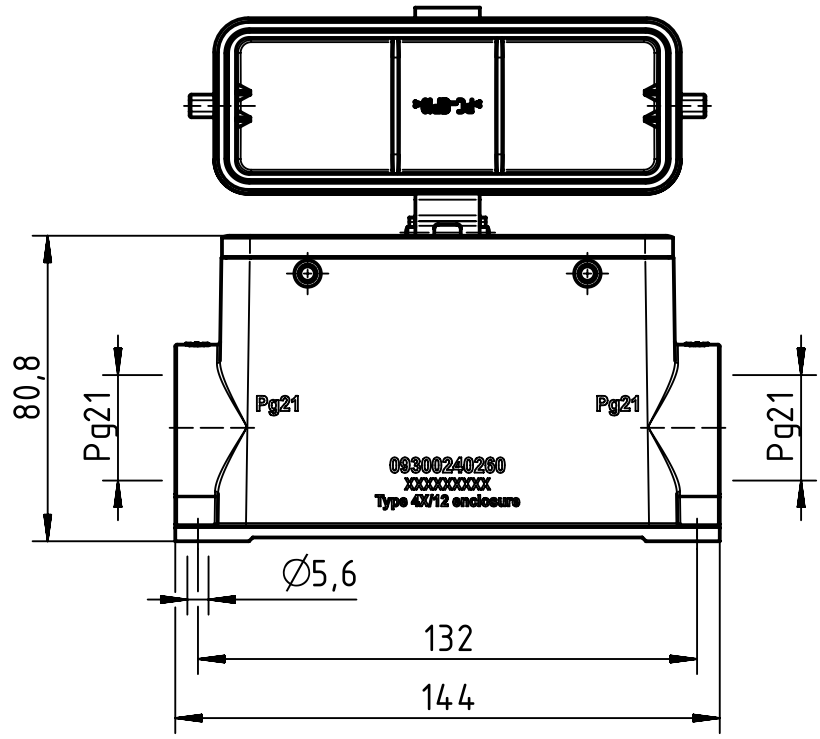

1 2 3 4 5 6

A

B

C

D

	All Dimensions in mm Original Size DIN A4		Scale 1:2	Free size tol.		Ref. Sub. TB 09 30 024 0260 v. 04.03.11	
		All rights reserved	Created by RULLKOETTER	Inspected by BERGHORN	Standardisation SCHMIDTM	Date 2016-06-27	State Final Release
Department EL PD		Title Han 24B-asg2-K-21				Doc-Key / ECM-Nr. 100205773/UGD/004/A 500000104272	
HARTING Electric GmbH & Co. KG D-32339 Espelkamp		Type TB	Number 09 30 024 0260			Rev. A	Page 1/1