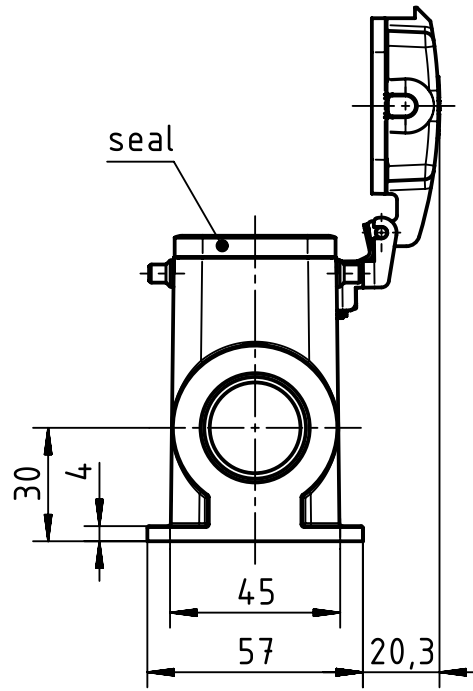

1 2 3 4 5 6

A

B

C

D

	All Dimensions in mm Original Size DIN A4		Scale 1:2	Free size tol.		Ref. Sub. TB 09 30 024 0260 v. 04.03.11	
		All rights reserved	Created by RULLKOETTER	Inspected by BERGHORN	Standardisation SCHMIDTM	Date 2016-06-27	State Final Release
Department EL PD		Title Han 24B-asg2-K-21				Doc-Key / ECM-Nr. 100205773/UGD/004/A 500000104272	
HARTING Electric GmbH & Co. KG D-32339 Espelkamp		Type TB	Number 09 30 024 0260			Rev. A	Page 1/1