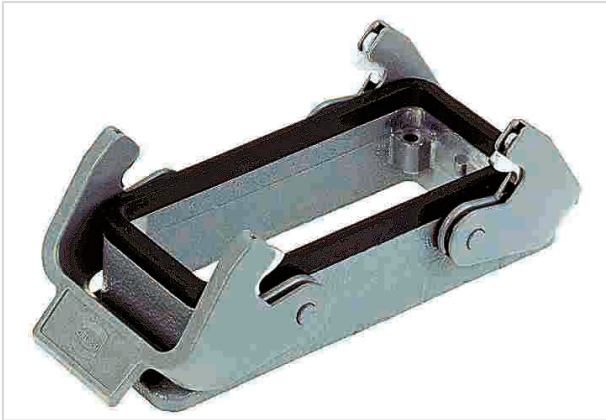

Han B Base Panel 2 Levers

Image is for illustration purposes only. Please refer to product description.

Part number	09 30 024 0301
Specification	Han B Base Panel 2 Levers
HARTING eCatalogue	https://b2b.harting.com/09300240301

Identification

Category	Hoods/Housings
Series of hoods/housings	Han [®] B
Type of hood/housing	Bulkhead mounted housing
Type	Low construction

Version

Size	24 B
Locking type	Double locking lever
Han-Easy Lock [®]	Yes
Field of application	Standard hoods/housings for industrial connectors

Pushing Performance

Material properties

Material (locking)	Polycarbonate (PC) Stainless steel
Colour (locking)	RAL 7037 (dust grey)
Material flammability class acc. to UL 94 (locking levers)	V-0
RoHS	compliant
ELV status	compliant
China RoHS	e
REACH Annex XVII substances	No
REACH ANNEX XIV substances	No
REACH SVHC substances	Yes
REACH SVHC substances	Potassium 1,1,2,2,3,3,4,4,4-nonafluorobutane-1-sulphonate
California Proposition 65 substances	Yes
California Proposition 65 substances	Nickel Naphthalene