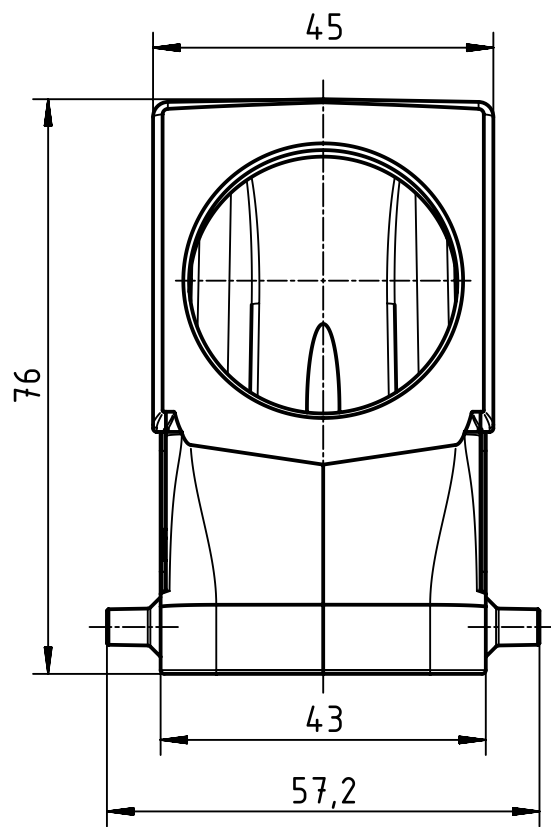

1 2 3 4 5 6

A

B

C

D

 All Dimensions in mm Original Size DIN A4	Scale 1:1		Free size tol.		Ref.
	Created by FINKEV		Inspected by BERGHORN	Standardisation RUETERA	Date 2017-06-26
 All rights reserved Department EL PD	Title Han 24B-gs-29			Doc-Key / ECM-Nr. 100232976/UGD/002/C 500000120294	
	HARTING Electric GmbH & Co. KG D-32339 Espelkamp		Type TB	Number 09 30 024 0510	