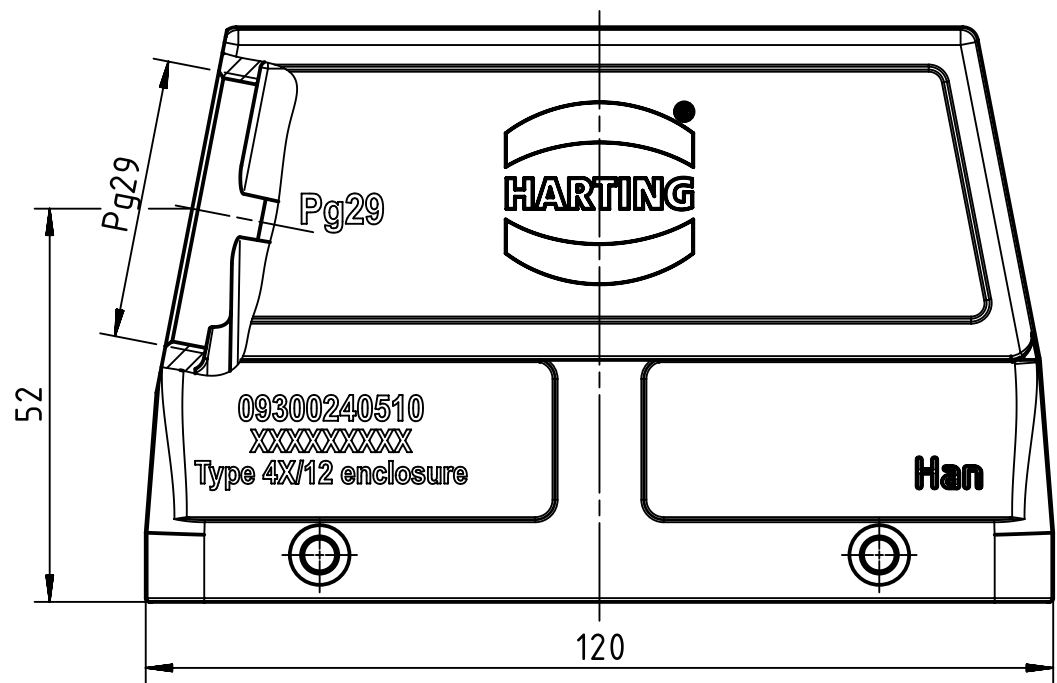

1 2 3 4 5 6

A

B

C

D

 All Dimensions in mm Original Size DIN A4	Scale 1:1		Free size tol.		Ref.
	Created by FINKEV		Inspected by BERGHORN	Standardisation RUETERA	Date 2017-06-26
 All rights reserved Department EL PD	Title Han 24B-gs-29			Doc-Key / ECM-Nr. 100232976/UGD/002/C 500000120294	
	HARTING Electric GmbH & Co. KG D-32339 Espelkamp		Type TB	Number 09 30 024 0510	