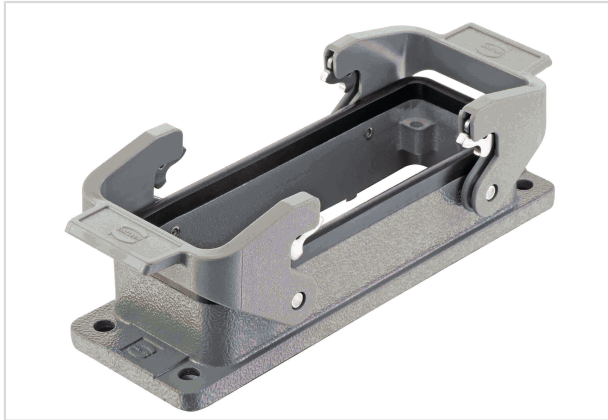

Han 24B-Base Panel 2 Levers IP67

Image is for illustration purposes only. Please refer to product description.

Part number	09 30 024 1301
Specification	Han 24B-Base Panel 2 Levers IP67
HARTING eCatalogue	https://b2b.harting.com/09300241301

Identification

Category	Hoods/Housings
Series of hoods/housings	Han [®] B
Type of hood/housing	Bulkhead mounted housing
Type	Low construction

Version

Size	24 B
Locking type	Double locking lever
Han-Easy Lock [®]	Yes
Field of application	Standard hoods/housings for industrial connectors

Technical characteristics

Limiting temperature	-40 ... +125 °C
Degree of protection acc. to IEC 60529	IP65 IP67
Type rating acc. to UL 50 / UL 50E	4 4X 12

Material properties

Material (hood/housing)	Aluminium die-cast
Surface (hood/housing)	Powder-coated
Colour (hood/housing)	RAL 7037 (dust grey)
Material (seal)	NBR

Pushing Performance

Material properties

Material (locking)	Polycarbonate (PC) Stainless steel
Colour (locking)	RAL 7037 (dust grey)
Material flammability class acc. to UL 94 (locking levers)	V-0
RoHS	compliant
ELV status	compliant
China RoHS	e
REACH Annex XVII substances	No
REACH ANNEX XIV substances	No
REACH SVHC substances	Yes
REACH SVHC substances	Potassium 1,1,2,2,3,3,4,4,4-nonafluorobutane-1-sulphonate
California Proposition 65 substances	Yes
California Proposition 65 substances	Nickel Naphthalene