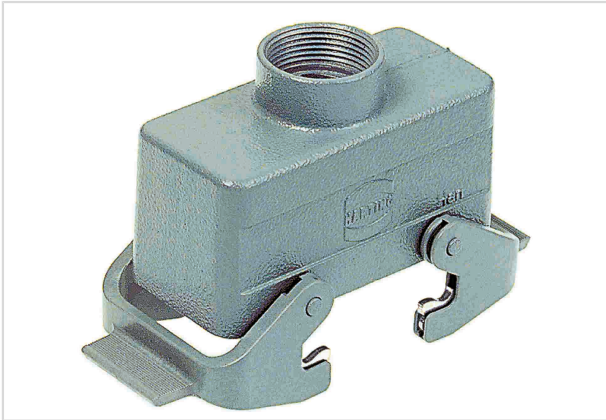

Han 24 B-GG-QB-29

Image is for illustration purposes only. Please refer to product description.

Part number	09 30 024 1431
Specification	Han 24 B-GG-QB-29
HARTING eCatalogue	https://b2b.harting.com/09300241431

Identification

Category	Hoods/Housings
Series of hoods/housings	Han [®] B
Type of hood/housing	Hood
Type	Low construction

Version

Size	24 B
Version	Top entry
Cable entry	1x Pg 29
Locking type	Double locking lever (on the hood)
Han-Easy Lock [®]	Yes
Field of application	Standard hoods/housings for industrial connectors

Pushing Performance

Material properties

Surface (hood/housing)	Powder-coated
Colour (hood/housing)	RAL 7037 (dust grey)
Material (locking)	Polycarbonate (PC) Stainless steel
Colour (locking)	RAL 7037 (dust grey)
Material flammability class acc. to UL 94 (locking levers)	V-0
RoHS	compliant
ELV status	compliant
China RoHS	e
REACH Annex XVII substances	No
REACH ANNEX XIV substances	No
REACH SVHC substances	Yes
REACH SVHC substances	Potassium 1,1,2,2,3,3,4,4,4-nonafluorobutane-1-sulphonate
California Proposition 65 substances	Yes
California Proposition 65 substances	Nickel