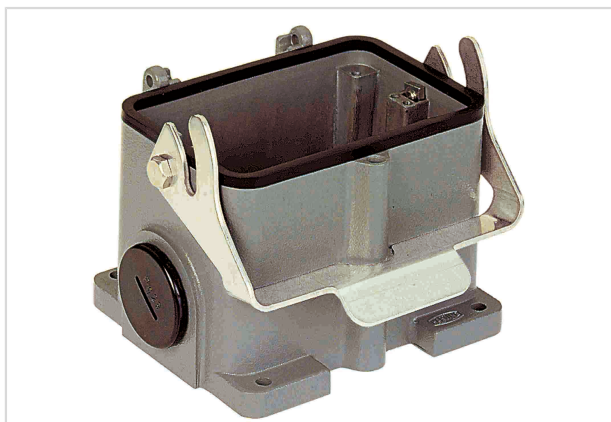

Han B Base Surface HC 1 Lever 2 x Pg29

Image is for illustration purposes only. Please refer to product description.

Part number	09 30 048 0290
Specification	Han B Base Surface HC 1 Lever 2 x Pg29
HARTING eCatalogue	https://b2b.harting.com/09300480290

Identification

Category	Hoods/Housings
Series of hoods/housings	Han [®] B
Type of hood/housing	Surface mounted housing
Type	High construction

Version

Size	48 B
Version	Side entry
Cable entry	2x Pg 29
Locking type	Single locking lever
Field of application	Standard hoods/housings for industrial connectors

Technical characteristics

Limiting temperature	-40 ... +125 °C
Degree of protection acc. to IEC 60529	IP65
Type rating acc. to UL 50 / UL 50E	4 4X 12

Material properties

Material (hood/housing)	Aluminium die-cast
Surface (hood/housing)	Powder-coated
Colour (hood/housing)	RAL 7037 (dust grey)
Material (seal)	NBR