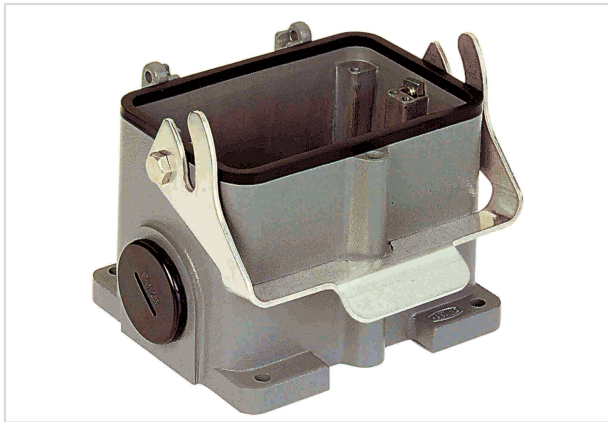

Han B Base Surface HC 1 Lever 2 Entries

Image is for illustration purposes only. Please refer to product description.

Part number	09 30 048 0291
Specification	Han B Base Surface HC 1 Lever 2 Entries
HARTING eCatalogue	https://b2b.harting.com/09300480291

Identification

Category	Hoods/Housings
Series of hoods/housings	Han [®] B
Type of hood/housing	Surface mounted housing
Type	High construction

Version

Size	48 B
Version	Side entry
Cable entry	2x Pg 36
Locking type	Single locking lever
Field of application	Standard hoods/housings for industrial connectors

Technical characteristics

Limiting temperature	-40 ... +125 °C
Degree of protection acc. to IEC 60529	IP65
Type rating acc. to UL 50 / UL 50E	4 4X 12

Material properties

Material (hood/housing)	Aluminium die-cast
Surface (hood/housing)	Powder-coated
Colour (hood/housing)	RAL 7037 (dust grey)
Material (seal)	NBR