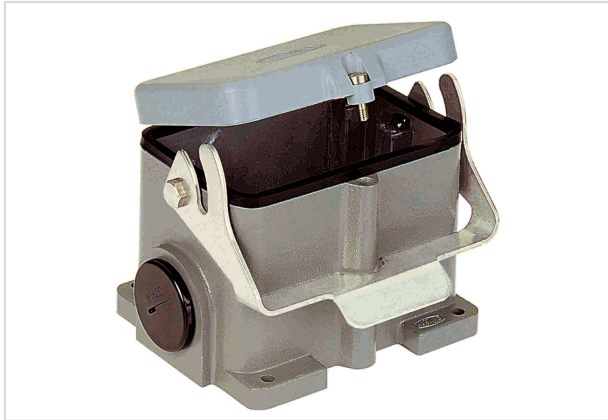

Han B Base SM HC cover 2 x Pg29

Image is for illustration purposes only. Please refer to product description.

Part number	09 30 048 0295
Specification	Han B Base SM HC cover 2 x Pg29
HARTING eCatalogue	https://b2b.harting.com/09300480295

Identification

Category	Hoods/Housings
Series of hoods/housings	Han [®] B
Type of hood/housing	Surface mounted housing
Description of hood/housing	With thermo-plastic cover
Type	High construction

Version

Size	48 B
Version	Side entry
Cable entry	2x Pg 29
Locking type	Single locking lever
Field of application	Standard hoods/housings for industrial connectors

Technical characteristics

Limiting temperature	-40 ... +125 °C
Degree of protection acc. to IEC 60529	IP65
Type rating acc. to UL 50 / UL 50E	4 4X 12

Material properties

Material (hood/housing)	Aluminium die-cast
Surface (hood/housing)	Powder-coated
Colour (hood/housing)	RAL 7037 (dust grey)

Pushing Performance

Material properties

Material (seal)	NBR
Material (locking)	Stainless steel
RoHS	compliant
ELV status	compliant
China RoHS	e
REACH Annex XVII substances	No
REACH ANNEX XIV substances	No
REACH SVHC substances	No
California Proposition 65 substances	Yes
California Proposition 65 substances	Nickel Naphthalene