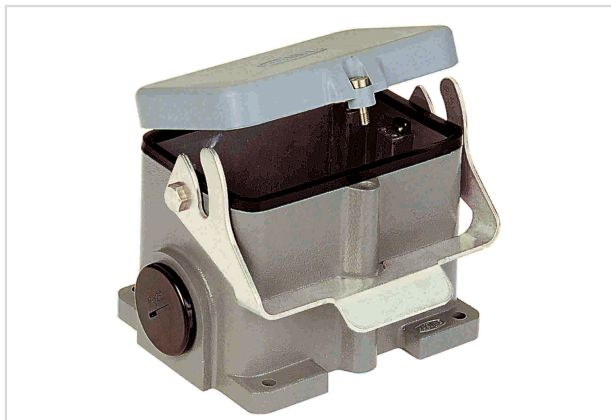

Han B Base SM HC plastic cover 2 x Pg36

Image is for illustration purposes only. Please refer to product description.

Part number	09 30 048 0296
Specification	Han B Base SM HC plastic cover 2 x Pg36
HARTING eCatalogue	https://b2b.harting.com/09300480296

Identification

Category	Hoods/Housings
Series of hoods/housings	Han [®] B
Type of hood/housing	Surface mounted housing
Description of hood/housing	With thermo-plastic cover
Type	High construction

Version

Size	48 B
Version	Side entry
Cable entry	2x Pg 36
Locking type	Single locking lever
Field of application	Standard hoods/housings for industrial connectors

Technical characteristics

Limiting temperature	-40 ... +125 °C
Degree of protection acc. to IEC 60529	IP65
Type rating acc. to UL 50 / UL 50E	4 4X 12

Material properties

Material (hood/housing)	Aluminium die-cast
Surface (hood/housing)	Powder-coated
Colour (hood/housing)	RAL 7037 (dust grey)

Pushing Performance

Material properties

Material (seal)	NBR
Material (locking)	Stainless steel
RoHS	compliant
ELV status	compliant
China RoHS	e
REACH Annex XVII substances	No
REACH ANNEX XIV substances	No
REACH SVHC substances	No
California Proposition 65 substances	Yes
California Proposition 65 substances	Nickel
California Proposition 65 substances	Lead
California Proposition 65 substances	Naphthalene