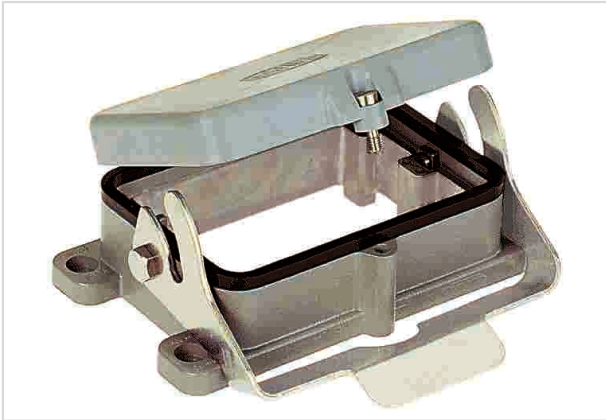

Han 48B Base with Metal Cover

Image is for illustration purposes only. Please refer to product description.

Part number	09 30 048 0317
Specification	Han 48B Base with Metal Cover
HARTING eCatalogue	https://b2b.harting.com/09300480317

Identification

Category	Hoods/Housings
Series of hoods/housings	Han [®] B
Type of hood/housing	Bulkhead mounted housing
Description of hood/housing	With metal cover O-Ring seal
Type	Low construction

Version

Size	48 B
Locking type	Single locking lever
Field of application	Standard hoods/housings for industrial connectors

Technical characteristics

Limiting temperature	-40 ... +125 °C
Degree of protection acc. to IEC 60529	IP65
Type rating acc. to UL 50 / UL 50E	4 4X 12

Material properties

Material (hood/housing)	Aluminium die-cast
Surface (hood/housing)	Powder-coated
Colour (hood/housing)	RAL 7037 (dust grey)
Material (seal)	NBR

Pushing Performance

Material properties

Material (locking)	Stainless steel
RoHS	compliant
ELV status	compliant
China RoHS	e
REACH Annex XVII substances	No
REACH ANNEX XIV substances	No
REACH SVHC substances	No
California Proposition 65 substances	Yes
California Proposition 65 substances	Nickel Naphthalene