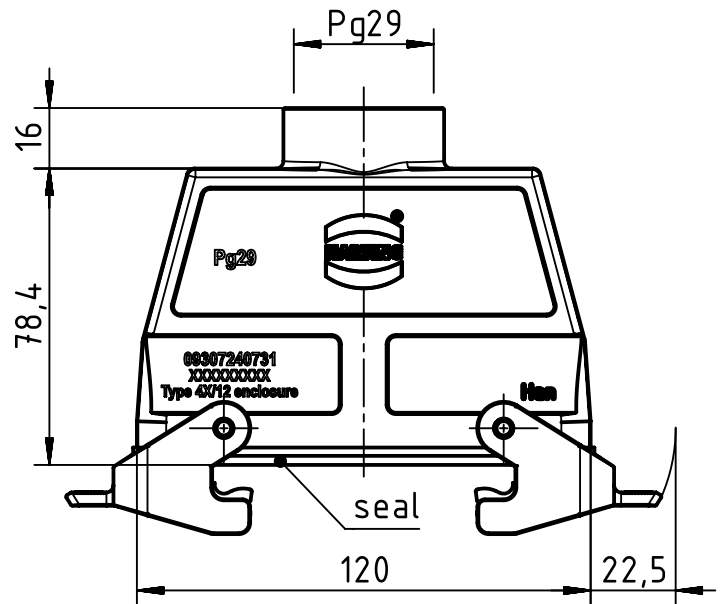

A

B

C

D

	All Dimensions in mm Original Size DIN A4		Scale 1:2	Free size tol.		Ref.		
						Sub.		
	All rights reserved		Created by SPRENB	Inspected by GERB	Standardisation TIEMANNA	Date 2018-12-11	State Final Release	
	Department EL PD		Title Han B Hood Coupler HC 2 Levers PG 29				Doc-Key / ECM-Nr. 100217017/UGD/002/C 500000143929	
HARTING Electric GmbH & Co. KG D-32339 Espelkamp			Type TB	Number 09 30 724 0731			Rev. C	Page 1/1