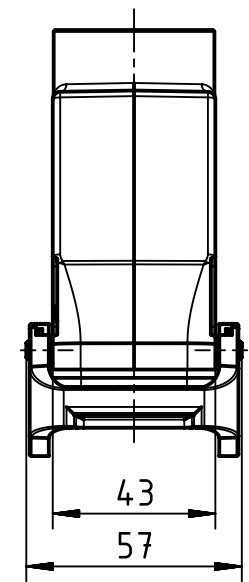

A

B

C

D

	All Dimensions in mm Original Size DIN A4		Scale 1:2	Free size tol.		Ref.		
						Sub.		
	All rights reserved		Created by SPRENB	Inspected by GERB	Standardisation TIEMANNA	Date 2018-12-11	State Final Release	
	Department EL PD		Title Han B Hood Coupler HC 2 Levers PG 29				Doc-Key / ECM-Nr. 100217017/UGD/002/C 500000143929	
HARTING Electric GmbH & Co. KG D-32339 Espelkamp			Type TB	Number 09 30 724 0731			Rev. C	Page 1/1