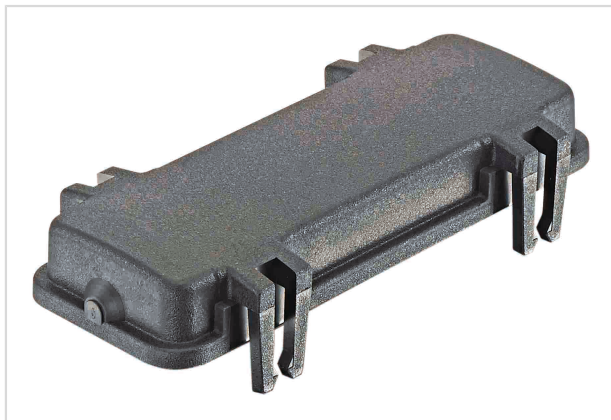

Han 24B Prot.Cover w latch Plastic black

Image is for illustration purposes only. Please refer to product description.

Part number	09 30 724 5401
Specification	Han 24B Prot.Cover w latch Plastic black
HARTING eCatalogue	https://b2b.harting.com/09307245401

Identification

Category	Hoods/Housings
Series of hoods/housings	Han [®] B
Type of hood/housing	Protection cover
Description of hood/housing	for hoods
	Thermoplastic
	With board locks
Type	Low construction
	High construction

Version

Size	24 B
Locking type	Double locking lever
Field of application	Standard hoods/housings for industrial connectors

Technical characteristics

Limiting temperature	-40 ... +125 °C
Degree of protection acc. to IEC 60529	IP65
Type rating acc. to UL 50 / UL 50E	4
	4X
	12

Material properties

Surface (hood/housing)	Powder-coated
Colour (hood/housing)	RAL 9005 (jet black)
Material (seal)	NBR

Pushing Performance

Material properties

RoHS	compliant
ELV status	compliant
China RoHS	e
REACH Annex XVII substances	No
REACH ANNEX XIV substances	No
REACH SVHC substances	No