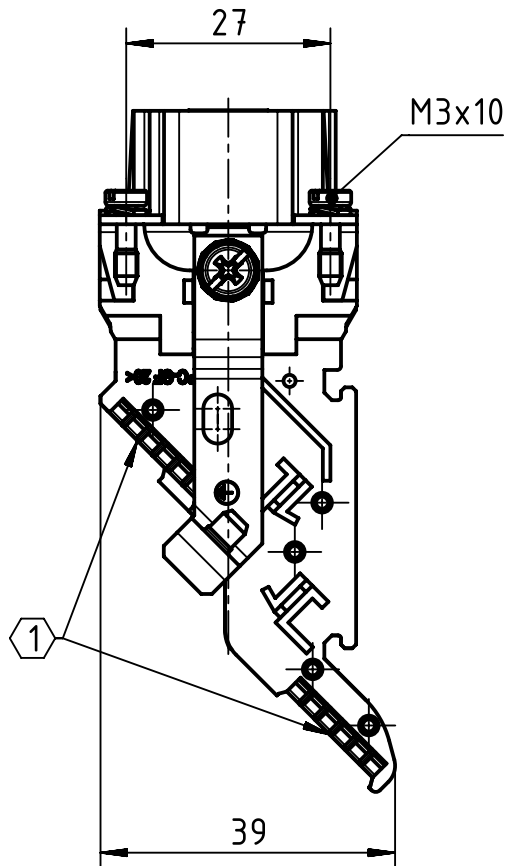

1 2 3 4 5 6

A  
B  
C  
D

1 Slots for designation strips (max. 6 digits)

	All rights reserved Department EL PD	All Dimensions in mm Original Size DIN A4		Scale 1:1	Free size tol.		Ref. Sub.
		HARTING Electric GmbH & Co. KG D-32339 Espelkamp	Created by RULLKOETTER	Inspected by BERGHORN	Standardisation TIEMANNA	Date 2018-04-13	State Final Release
		Title Han ES AV Pos. 6 Insert Term. Block left				Rev. C	
		Type TB		Number 09 33 006 4629		Page 1/1	