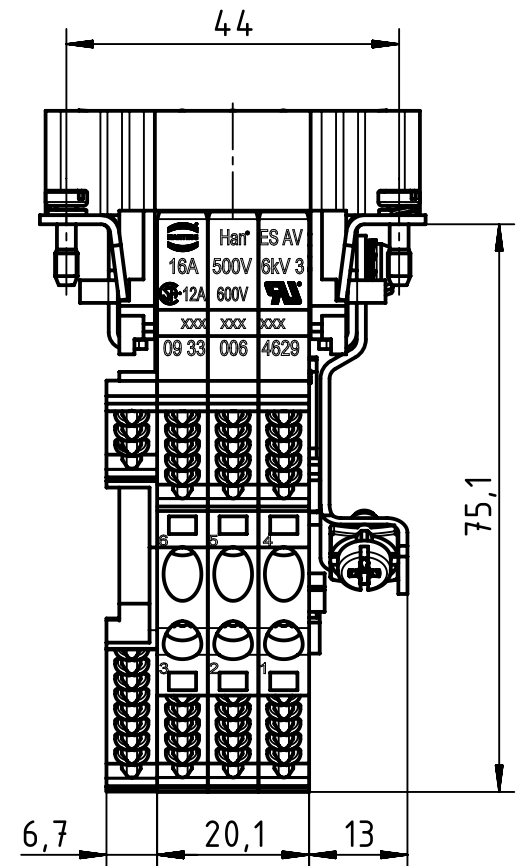

1 2 3 4 5 6

A  
B  
C  
D

1 Slots for designation strips (max. 6 digits)

	All rights reserved Department EL PD	All Dimensions in mm Original Size DIN A4		Scale 1:1	Free size tol.		Ref. Sub.
		HARTING Electric GmbH & Co. KG D-32339 Espelkamp	Created by RULLKOETTER	Inspected by BERGHORN	Standardisation TIEMANNA	Date 2018-04-13	State Final Release
		Title Han ES AV Pos. 6 Insert Term. Block left				Rev. C	
		Type TB		Number 09 33 006 4629		Page 1/1	