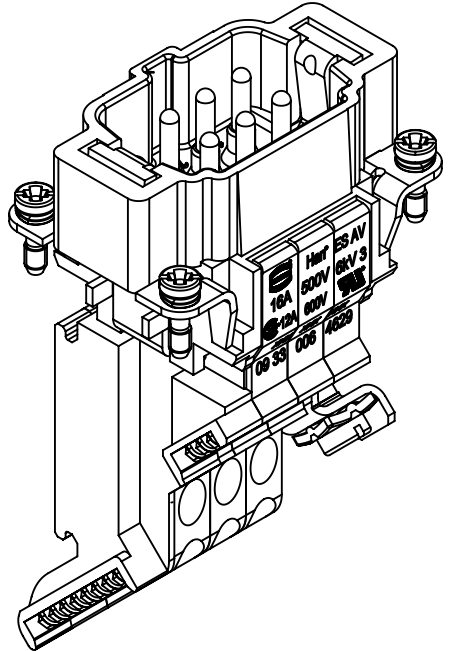

1 2 3 4 5 6

A  
B  
C  
D

1 Slots for designation strips (max. 6 digits)

	All rights reserved Department EL PD	All Dimensions in mm Original Size DIN A4		Scale 1:1	Free size tol.		Ref. Sub.
		HARTING Electric GmbH & Co. KG D-32339 Espelkamp	Created by RULLKOETTER	Inspected by BERGHORN	Standardisation TIEMANNA	Date 2018-04-13	State Final Release
		Title Han ES AV Pos. 6 Insert Term. Block left				Rev. C	
		Type TB		Number 09 33 006 4629		Page 1/1	