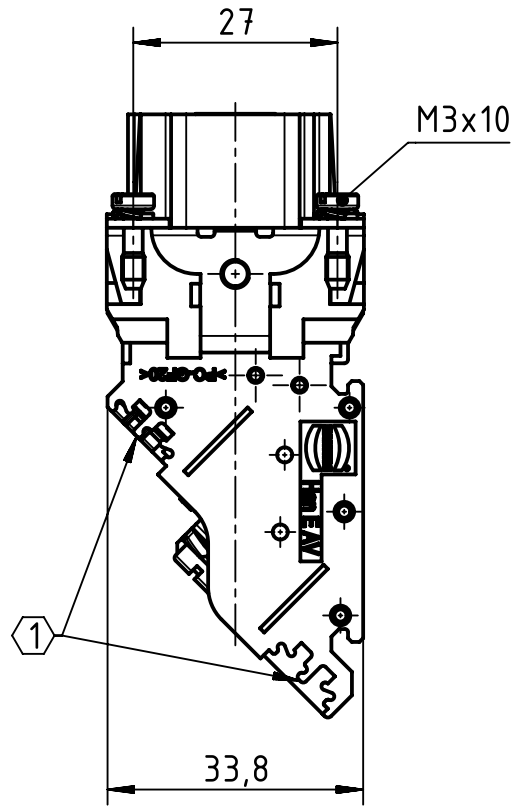

1 2 3 4 5 6

A

B

C

D

① Slots for designation strips (max. 6 digits)

	All Dimensions in mm Original Size DIN A4	Scale 1:1		Free size tol.		Ref.	
						Sub.	
	All rights reserved Department EL PD - DE	Created by	Inspected by	Standardisation	Date	State	
		FINKEV	BERGHORN	RUETERA	2018-07-13	Final Release	
HARTING Electric GmbH & Co. KG D-32339 Espelkamp		Title				Doc-Key / ECM-Nr.	
		Han E AV 06 Pos. M Insert Term Block Rig				100204862/UGD/005/C 500000137619	
		Type	Number		Rev.	Page	
		TB	09 33 006 4635		C	1/1	