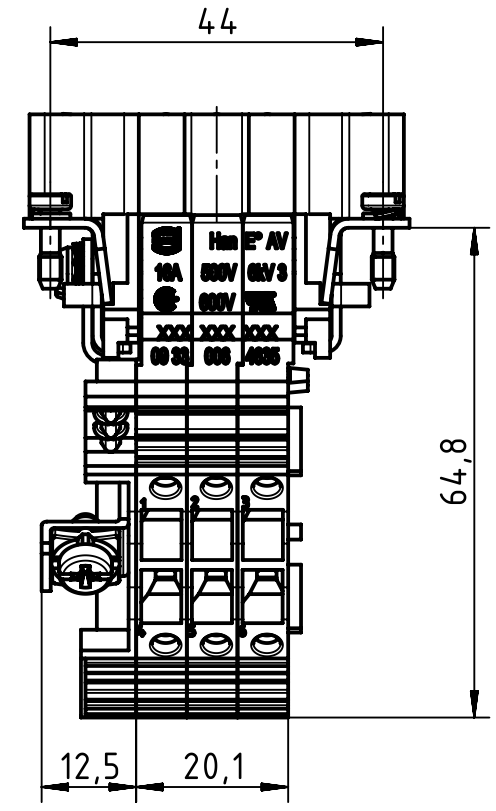

1 2 3 4 5 6

A

B

C

D

① Slots for designation strips (max. 6 digits)

	All Dimensions in mm Original Size DIN A4	Scale 1:1		Free size tol.		Ref.	
						Sub.	
	All rights reserved Department EL PD - DE	Created by	Inspected by	Standardisation	Date	State	
		FINKEV	BERGHORN	RUETERA	2018-07-13	Final Release	
HARTING Electric GmbH & Co. KG D-32339 Espelkamp		Title				Doc-Key / ECM-Nr.	
		Han E AV 06 Pos. M Insert Term Block Rig				100204862/UGD/005/C 500000137619	
		Type	Number		Rev.	Page	
		TB	09 33 006 4635		C	1/1	