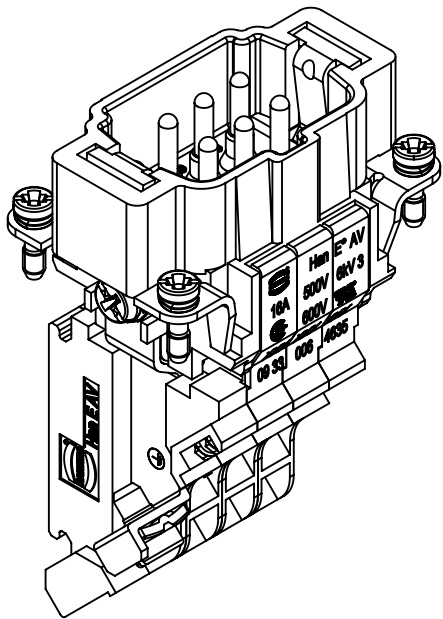

1 2 3 4 5 6

A

B

C

D

① Slots for designation strips (max. 6 digits)

	All Dimensions in mm Original Size DIN A4	Scale 1:1		Free size tol.		Ref.	
						Sub.	
	All rights reserved Department EL PD - DE	Created by	Inspected by	Standardisation	Date	State	
		FINKEV	BERGHORN	RUETERA	2018-07-13	Final Release	
HARTING Electric GmbH & Co. KG D-32339 Espelkamp		Title				Doc-Key / ECM-Nr.	
		Han E AV 06 Pos. M Insert Term Block Rig				100204862/UGD/005/C 500000137619	
		Type	Number		Rev.	Page	
		TB	09 33 006 4635		C	1/1	