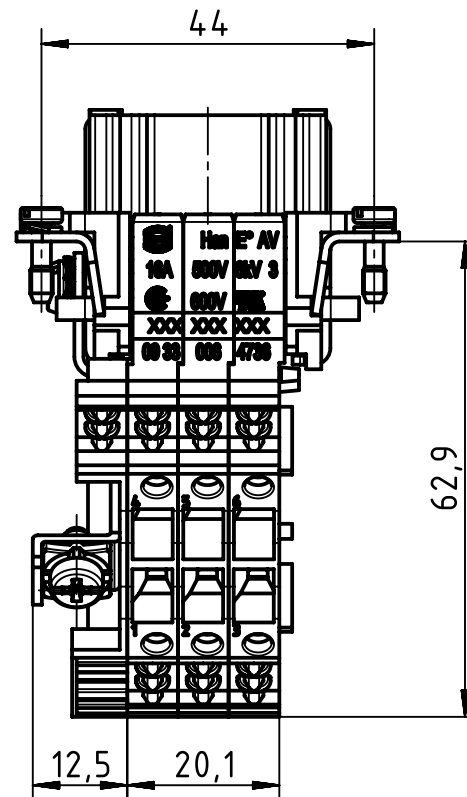

1 2 3 4 5 6

A

B

C

D

① Slots for designation strips (max. 6 digits)

	All Dimensions in mm Original Size DIN A4	Scale 1:1		Free size tol.		Ref.	
						Sub.	
	All rights reserved Department EL PD - DE	Created by	Inspected by	Standardisation	Date	State	
		FINKEV	BERGHORN	RUETERA	2018-07-13	Final Release	
HARTING Electric GmbH & Co. KG D-32339 Espelkamp		Title Han 6E-AV-F-RECHTS-SK				Doc-Key / ECM-Nr. 100204849/UGD/005/C 500000137619	
		Type TB	Number 09 33 006 4736			Rev. C	Page 1/1