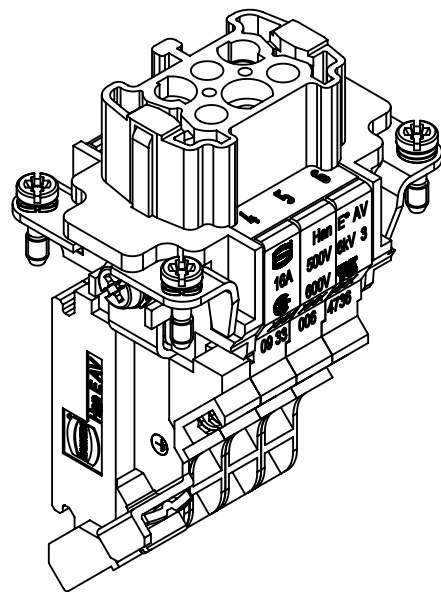

1 2 3 4 5 6

A

B

C

D

① Slots for designation strips (max. 6 digits)

	All Dimensions in mm Original Size DIN A4	Scale 1:1		Free size tol.		Ref.	
						Sub.	
	All rights reserved Department EL PD - DE	Created by	Inspected by	Standardisation	Date	State	
		FINKEV	BERGHORN	RUETERA	2018-07-13	Final Release	
HARTING Electric GmbH & Co. KG D-32339 Espelkamp		Title Han 6E-AV-F-RECHTS-SK				Doc-Key / ECM-Nr. 100204849/UGD/005/C 500000137619	
		Type TB	Number 09 33 006 4736			Rev. C	Page 1/1