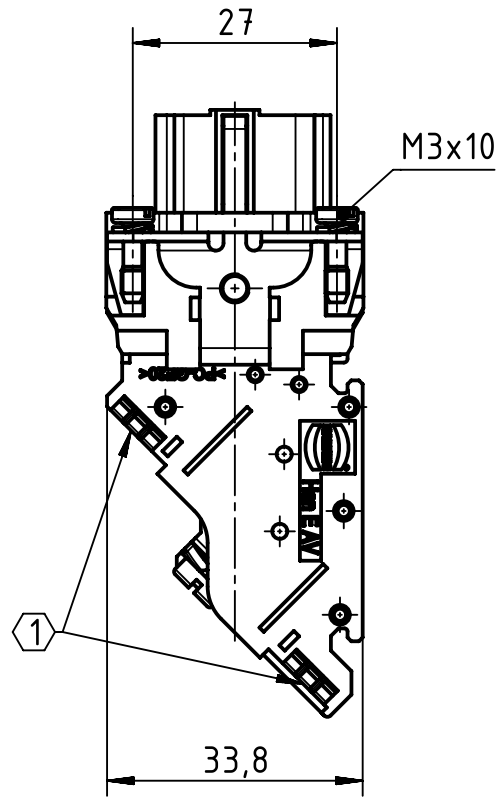

1 2 3 4 5 6

A

B

C

D

① Slots for designation strips (max. 6 digits)

	All Dimensions in mm Original Size DIN A4	Scale 1:1		Free size tol.		Ref.	
						Sub.	
	All rights reserved Department EL PD - DE	Created by	Inspected by	Standardisation	Date	State	
		FINKEV	BERGHORN	RUETERA	2018-07-13	Final Release	
HARTING Electric GmbH & Co. KG D-32339 Espelkamp		Title Han 6E-AV-F-RECHTS-SK				Doc-Key / ECM-Nr. 100204849/UGD/005/C 500000137619	
		Type TB	Number 09 33 006 4736			Rev. C	Page 1/1