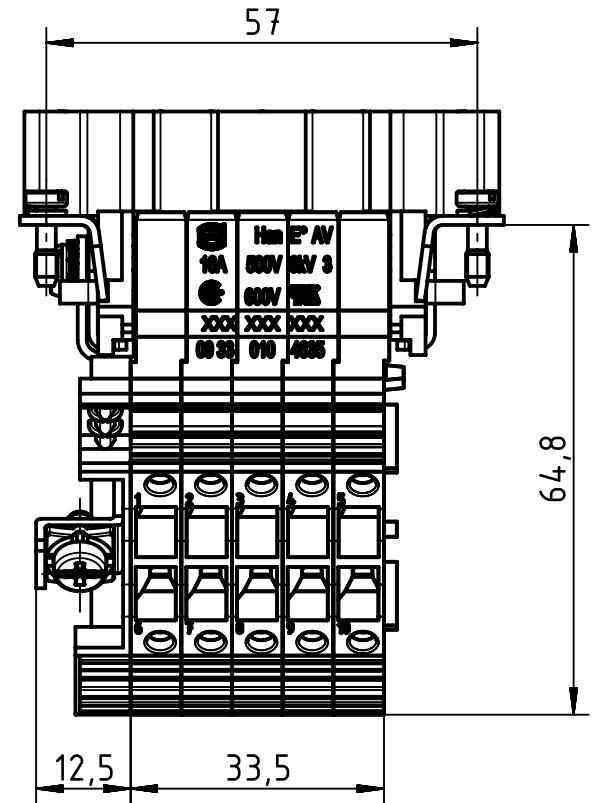

1 2 3 4 5 6

A

B

C

D

① Slots for designation strips (max. 6 digits)

	All Dimensions in mm Original Size DIN A4	Scale 1:1			Free size tol.		Ref.		
		Created by FINKEV		Inspected by BERGHORN	Standardisation RUETERA	Date 2018-07-13	State Final Release		
	All rights reserved		Title Han E AV 10 Pos. M Insert Term Block Rig			Doc-Key / ECM-Nr. 100204912/UGD/005/B 500000137619			
	Department EL PD - DE		Type TB	Number 09 33 010 4635			Rev. B	Page 1/1	
HARTING Electric GmbH & Co. KG		D-32339 Espelkamp							