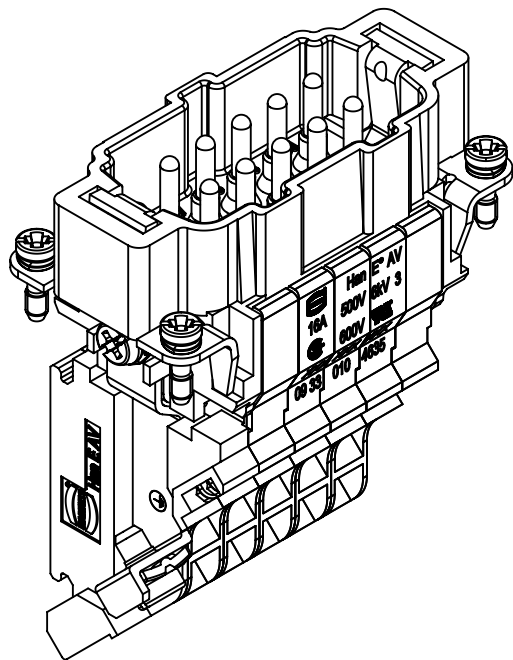

1 2 3 4 5 6

A

B

C

D

① Slots for designation strips (max. 6 digits)

	All Dimensions in mm Original Size DIN A4	Scale 1:1			Free size tol.		Ref.		
		Created by FINKEV		Inspected by BERGHORN	Standardisation RUETERA	Date 2018-07-13	State Final Release		
	All rights reserved		Title Han E AV 10 Pos. M Insert Term Block Rig			Doc-Key / ECM-Nr. 100204912/UGD/005/B 500000137619			
	Department EL PD - DE		Type TB	Number 09 33 010 4635			Rev. B	Page 1/1	
HARTING Electric GmbH & Co. KG		D-32339 Espelkamp							