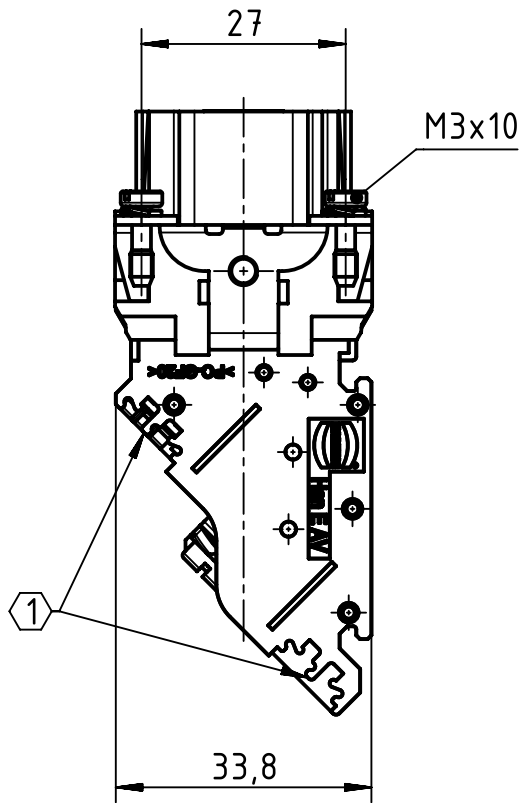

1 2 3 4 5 6

A

B

C

D

① Slots for designation strips (max. 6 digits)

	All Dimensions in mm Original Size DIN A4	Scale 1:1			Free size tol.		Ref.		
		Created by FINKEV		Inspected by BERGHORN	Standardisation RUETERA	Date 2018-07-13	State Final Release		
	All rights reserved		Title Han E AV 10 Pos. M Insert Term Block Rig			Doc-Key / ECM-Nr. 100204912/UGD/005/B 500000137619			
	Department EL PD - DE		Type TB	Number 09 33 010 4635			Rev. B	Page 1/1	
HARTING Electric GmbH & Co. KG		D-32339 Espelkamp							