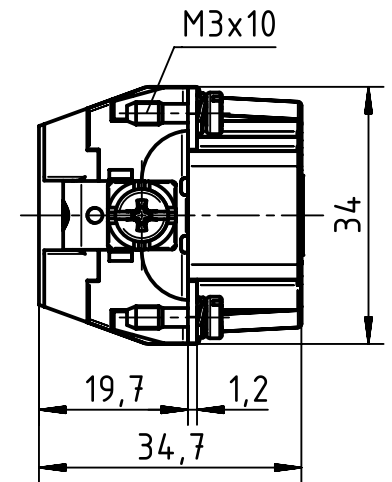

panel cut out (1:2)

 All Dimensions in mm Original Size DIN A4	Scale 1:1		Free size tol.		Ref.
	Created by HOLLERT		Inspected by SPILKERN	Standardisation TIEMANNA	Date 2013-11-05
 All rights reserved Department EL PD - DE HARTING Electric GmbH & Co. KG D-32339 Espelkamp	Title Han High Temp 24E-s male			Doc-Key / ECM-Nr. 100528796/UGD/001/A 500000067351	
	Type TB	Number 09 33 824 2601			Rev. A