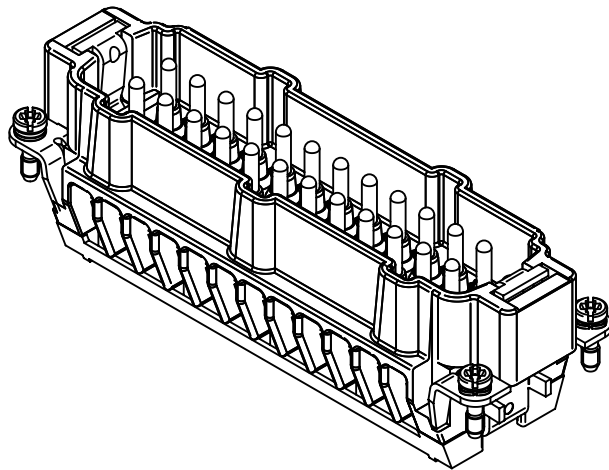

panel cut out (1:2)

 All Dimensions in mm Original Size DIN A4	Scale 1:1		Free size tol.		Ref.
	Created by HOLLERT		Inspected by SPILKERN	Standardisation TIEMANNA	Date 2013-11-05
 All rights reserved Department EL PD - DE HARTING Electric GmbH & Co. KG D-32339 Espelkamp	Title Han High Temp 24E-s male			Doc-Key / ECM-Nr. 100528796/UGD/001/A 500000067351	
	Type TB	Number 09 33 824 2601			Rev. A