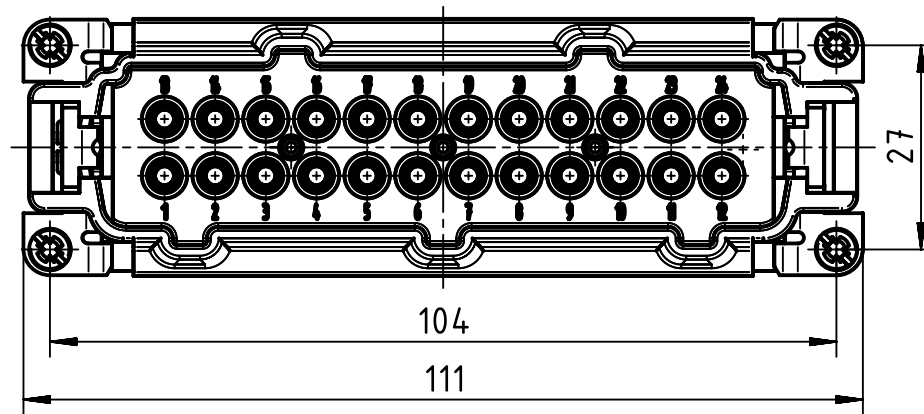

panel cut out (1:2)

 All Dimensions in mm Original Size DIN A4	Scale 1:1		Free size tol.		Ref.
	Created by HOLLERT		Inspected by SPILKERN	Standardisation TIEMANNA	Date 2013-11-05
 All rights reserved Department EL PD - DE HARTING Electric GmbH & Co. KG D-32339 Espelkamp	Title Han High Temp 24E-s male			Doc-Key / ECM-Nr. 100528796/UGD/001/A 500000067351	
	Type TB	Number 09 33 824 2601			Rev. A