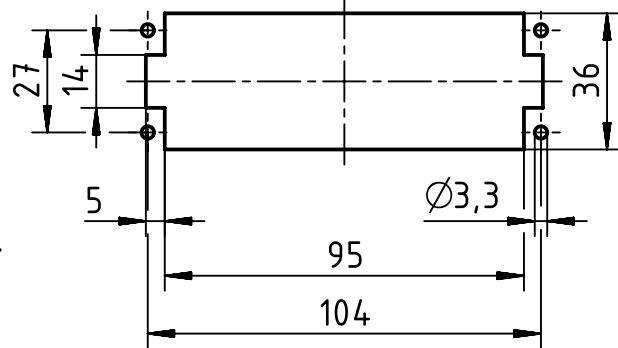

panel cut out (1:2)

 All Dimensions in mm Original Size DIN A4	Scale 1:1		Free size tol.		Ref.
	Created by HOLLERT		Inspected by SPILKERN	Standardisation TIEMANNA	Date 2013-11-05
 All rights reserved Department EL PD - DE HARTING Electric GmbH & Co. KG D-32339 Espelkamp	Title Han High Temp 24E-s male			Doc-Key / ECM-Nr. 100528796/UGD/001/A 500000067351	
	Type TB	Number 09 33 824 2601			Rev. A