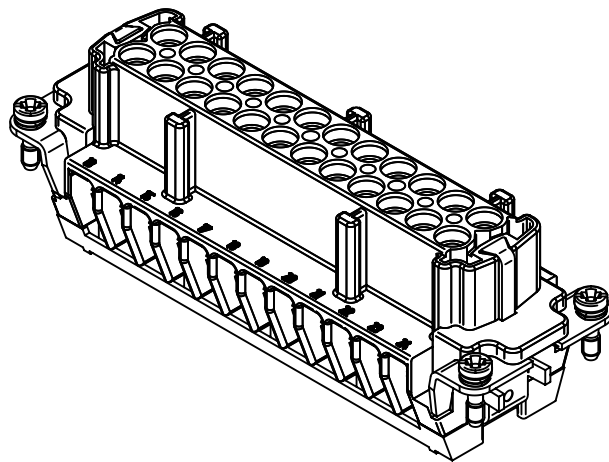

panel cut out (1:2)

	All Dimensions in mm Original Size DIN A4		Scale 1:1	Free size tol.		Ref.	
	All rights reserved Department EL PD - DE		Created by HOLLERT	Inspected by SPILKERN	Standardisation TIEMANNA	Date 2013-11-05	State Final Release
HARTING Electric GmbH & Co. KG D-32339 Espelkamp		Title Han High Temp 24E-s female				Doc-Key / ECM-Nr. 100528785/UGD/001/A 500000067351	
		Type TB	Number 09 33 824 2701			Rev. A	Page 1/1