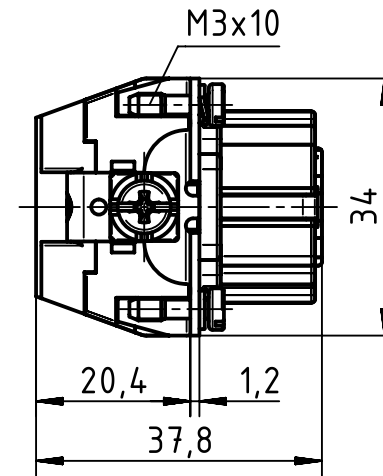

panel cut out (1:2)

	All Dimensions in mm Original Size DIN A4		Scale 1:1	Free size tol.		Ref.	
	All rights reserved Department EL PD - DE		Created by HOLLERT	Inspected by SPILKERN	Standardisation TIEMANNA	Date 2013-11-05	State Final Release
HARTING Electric GmbH & Co. KG D-32339 Espelkamp		Title Han High Temp 24E-s female				Doc-Key / ECM-Nr. 100528785/UGD/001/A 500000067351	
		Type TB	Number 09 33 824 2701			Rev. A	Page 1/1