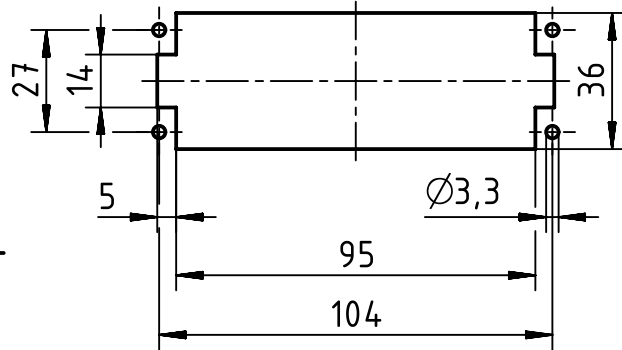

panel cut out (1:2)

	All Dimensions in mm Original Size DIN A4		Scale 1:1	Free size tol.		Ref.	
	All rights reserved Department EL PD - DE		Created by HOLLERT	Inspected by SPILKERN	Standardisation TIEMANNA	Date 2013-11-05	State Final Release
HARTING Electric GmbH & Co. KG D-32339 Espelkamp		Title Han High Temp 24E-s female				Doc-Key / ECM-Nr. 100528785/UGD/001/A 500000067351	
		Type TB	Number 09 33 824 2701			Rev. A	Page 1/1