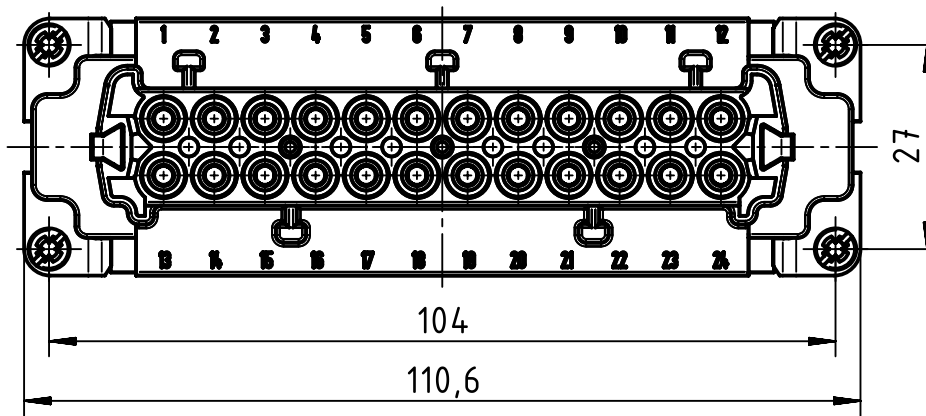

panel cut out (1:2)

	All Dimensions in mm Original Size DIN A4		Scale 1:1	Free size tol.		Ref.	
	All rights reserved Department EL PD - DE		Created by HOLLERT	Inspected by SPILKERN	Standardisation TIEMANNA	Date 2013-11-05	State Final Release
HARTING Electric GmbH & Co. KG D-32339 Espelkamp		Title Han High Temp 24E-s female				Doc-Key / ECM-Nr. 100528785/UGD/001/A 500000067351	
		Type TB	Number 09 33 824 2701			Rev. A	Page 1/1