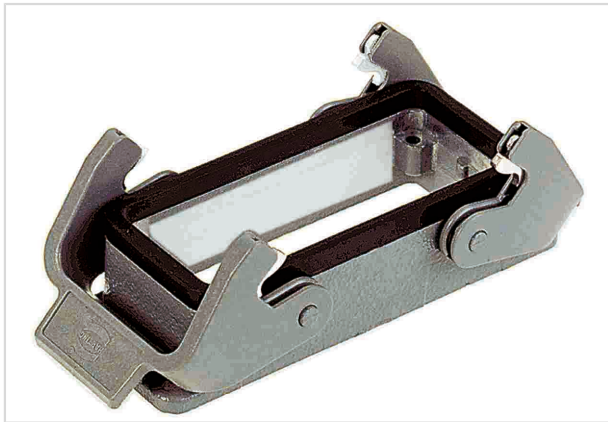

Han 6HvE-HBM-double lever

Image is for illustration purposes only. Please refer to product description.

Part number	09 34 006 0301
Specification	Han 6HvE-HBM-double lever
HARTING eCatalogue	https://b2b.harting.com/09340060301

Identification

Category	Hoods/Housings
Series of hoods/housings	Han Hv E [®]
Type of hood/housing	Bulkhead mounted housing
Type	Low construction

Version

Size	16 B
Locking type	Double locking lever
Han-Easy Lock [®]	Yes
Field of application	Special hoods/housings for Han Hv E [®] screw terminal

Technical characteristics

Limiting temperature	-40 ... +125 °C
Degree of protection acc. to IEC 60529	IP65
Type rating acc. to UL 50 / UL 50E	4 4X 12

Material properties

Material (hood/housing)	Aluminium die-cast
Surface (hood/housing)	Powder-coated
Colour (hood/housing)	RAL 7037 (dust grey)
Material (seal)	NBR

Pushing Performance

Material properties

Material (locking)	Polycarbonate (PC) Stainless steel
Colour (locking)	RAL 7037 (dust grey)
Material flammability class acc. to UL 94 (locking levers)	V-0
RoHS	compliant
ELV status	compliant
China RoHS	e
REACH Annex XVII substances	No
REACH ANNEX XIV substances	No
REACH SVHC substances	Yes
REACH SVHC substances	Potassium 1,1,2,2,3,3,4,4,4-nonafluorobutane-1-sulphonate
California Proposition 65 substances	Yes
California Proposition 65 substances	Nickel Naphthalene