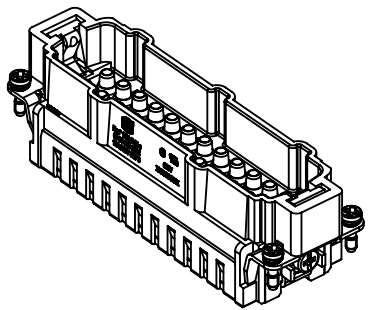

contact arrangement
(view from termination side)

- working contacts
- ◐ relay contacts
- without contacts

	All Dimensions in mm Original Size DIN A4		Scale 1:1	Free size tol.		Ref.	
	All rights reserved		Created by KLASSEN P	Inspected by NICHTERLEIN	Standardisation TIEMANNA	Date 2017-09-04	State Final Release
Department EL PD - DE		Title Han 10HvE-M-c				Doc-Key / ECM-Nr. 100089356/UGD/005/C 500000124.736	
HARTING Electric GmbH & Co. KG D-32339 Espelkamp		Type TB	Number 09 34 010 2602			Rev. C	Page 1/1