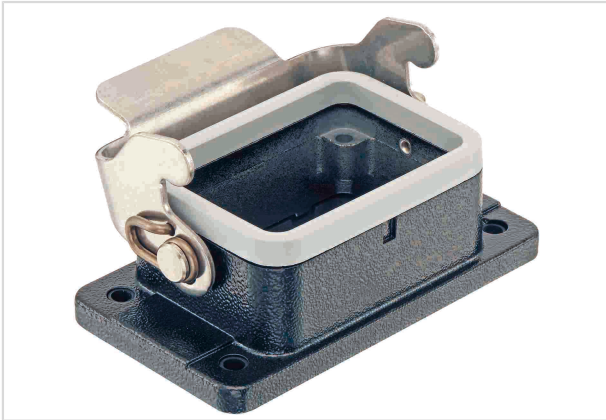

Han 6M-Base Panel 1 Lever IP67

Image is for illustration purposes only. Please refer to product description.

Part number	09 37 006 1301
Specification	Han 6M-Base Panel 1 Lever IP67
HARTING eCatalogue	https://b2b.harting.com/09370061301

Identification

Category	Hoods/Housings
Series of hoods/housings	Han [®] M
Type of hood/housing	Bulkhead mounted housing
Type	Low construction

Version

Size	6 B
Locking type	Single locking lever
Field of application	Hoods/housings for rough environments

Technical characteristics

Limiting temperature	-40 ... +125 °C
Degree of protection acc. to IEC 60529	IP66 IP67
Type rating acc. to UL 50 / UL 50E	4 4X 12

Material properties

Material (hood/housing)	Aluminium die-cast
Surface (hood/housing)	Powder-coated
Colour (hood/housing)	RAL 9005 (jet black)
Material (seal)	FPM
Material (locking)	Stainless steel

Specifications and approvals

Approvals	DNV GL
UL / CSA	UL 1977 ECBT2.E235076 CSA-C22.2 No. 182.3 ECBT8.E235076
CE	Yes

Commercial data

Packaging size	1
Net weight	1 g
Country of origin	China
European customs tariff number	85389099
eCl@ss	27440202 Shell for industrial connectors