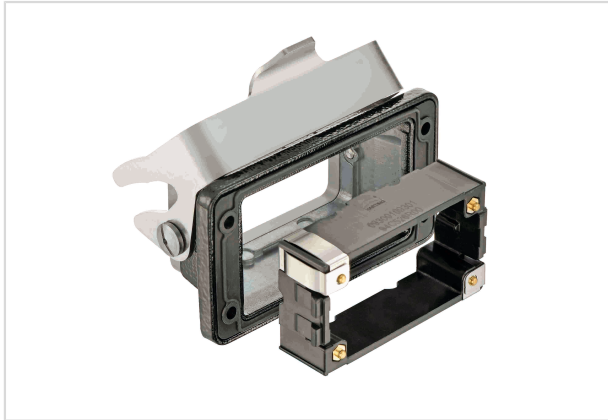

Han 10M HBM-Rear Fit-SL

Image is for illustration purposes only. Please refer to product description.

Part number	09 37 010 0397
Specification	Han 10M HBM-Rear Fit-SL
HARTING eCatalogue	https://b2b.harting.com/09370100397

Identification

Category	Hoods/Housings
Series of hoods/housings	Han [®] M
Type of hood/housing	Bulkhead mounted housing
Description of hood/housing	Rear mounting
Type	Low construction

Version

Size	10 B
Locking type	Single locking lever
Field of application	Hoods/housings for rough environments
Pack contents	Mounting frame is included within the delivery

Technical characteristics

Limiting temperature	-40 ... +125 °C
Degree of protection acc. to IEC 60529	IP66
Type rating acc. to UL 50 / UL 50E	4 4X 12

Material properties

Material (hood/housing)	Aluminium die-cast
Surface (hood/housing)	Powder-coated
Colour (hood/housing)	RAL 9005 (jet black)
Material (seal)	FPM

Pushing Performance

Material properties

Material (locking)	Stainless steel
--------------------	-----------------

Specifications and approvals

Approvals	DNV GL
UL / CSA	UL 1977 ECBT2.E235076 CSA-C22.2 No. 182.3 ECBT8.E235076
CE	Yes