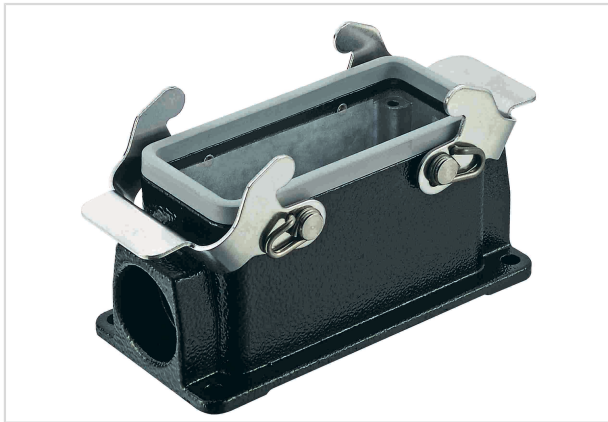

## Han M Base Surface LC 2 Levers 1 x Pg21

Image is for illustration purposes only. Please refer to product description.

Part number	09 37 016 1230
Specification	Han M Base Surface LC 2 Levers 1 x Pg21
HARTING eCatalogue	<a href="https://b2b.harting.com/09370161230">https://b2b.harting.com/09370161230</a>

### Identification

Category	Hoods/Housings
Series of hoods/housings	Han <sup>®</sup> M
Type of hood/housing	Surface mounted housing
Type	Low construction

### Version

Size	16 B
Version	Side entry
Cable entry	1x Pg 21
Locking type	Double locking lever
Field of application	Hoods/housings for rough environments

### Material properties

Material (hood/housing)	Aluminium die-cast
Surface (hood/housing)	Powder-coated
Colour (hood/housing)	RAL 9005 (jet black)
Material (seal)	FPM

Pushing Performance