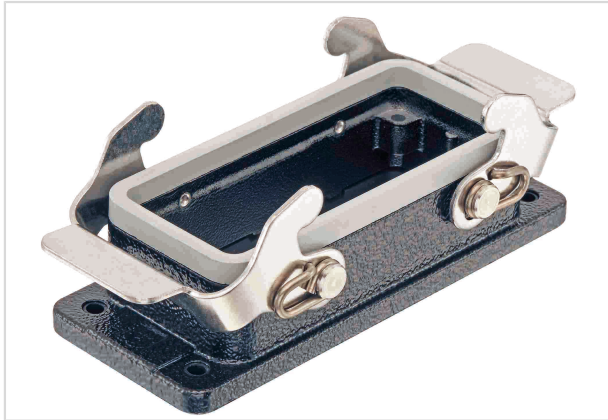

Han 16M-Base Panel 2 Levers IP67

Image is for illustration purposes only. Please refer to product description.

Part number	09 37 016 1301
Specification	Han 16M-Base Panel 2 Levers IP67
HARTING eCatalogue	https://b2b.harting.com/09370161301

Identification

Category	Hoods/Housings
Series of hoods/housings	Han [®] M
Type of hood/housing	Bulkhead mounted housing
Type	Low construction

Version

Size	16 B
Locking type	Double locking lever
Field of application	Hoods/housings for rough environments

Technical characteristics

Limiting temperature	-40 ... +125 °C
Degree of protection acc. to IEC 60529	IP66 IP67
Type rating acc. to UL 50 / UL 50E	4 4X 12

Material properties

Material (hood/housing)	Aluminium die-cast
Surface (hood/housing)	Powder-coated
Colour (hood/housing)	RAL 9005 (jet black)
Material (seal)	FPM
Material (locking)	Stainless steel