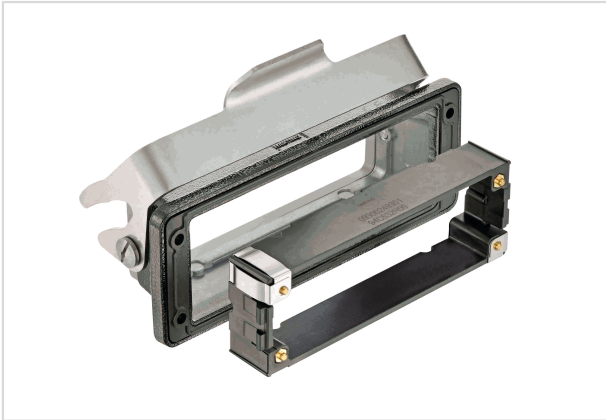

## Han 24M HBM-Rear Fit-SL

Image is for illustration purposes only. Please refer to product description.

Part number	09 37 024 0397
Specification	Han 24M HBM-Rear Fit-SL
HARTING eCatalogue	<a href="https://b2b.harting.com/09370240397">https://b2b.harting.com/09370240397</a>

### Identification

Category	Hoods/Housings
Series of hoods/housings	Han <sup>®</sup> M
Type of hood/housing	Bulkhead mounted housing
Description of hood/housing	Rear mounting
Type	Low construction

### Version

Size	24 B
Locking type	Single locking lever
Field of application	Hoods/housings for rough environments
Pack contents	Mounting frame is included within the delivery

### Material properties

Material (hood/housing)	Aluminium die-cast
Surface (hood/housing)	Powder-coated
Colour (hood/housing)	RAL 9005 (jet black)
Material (seal)	FPM

Pushing Performance